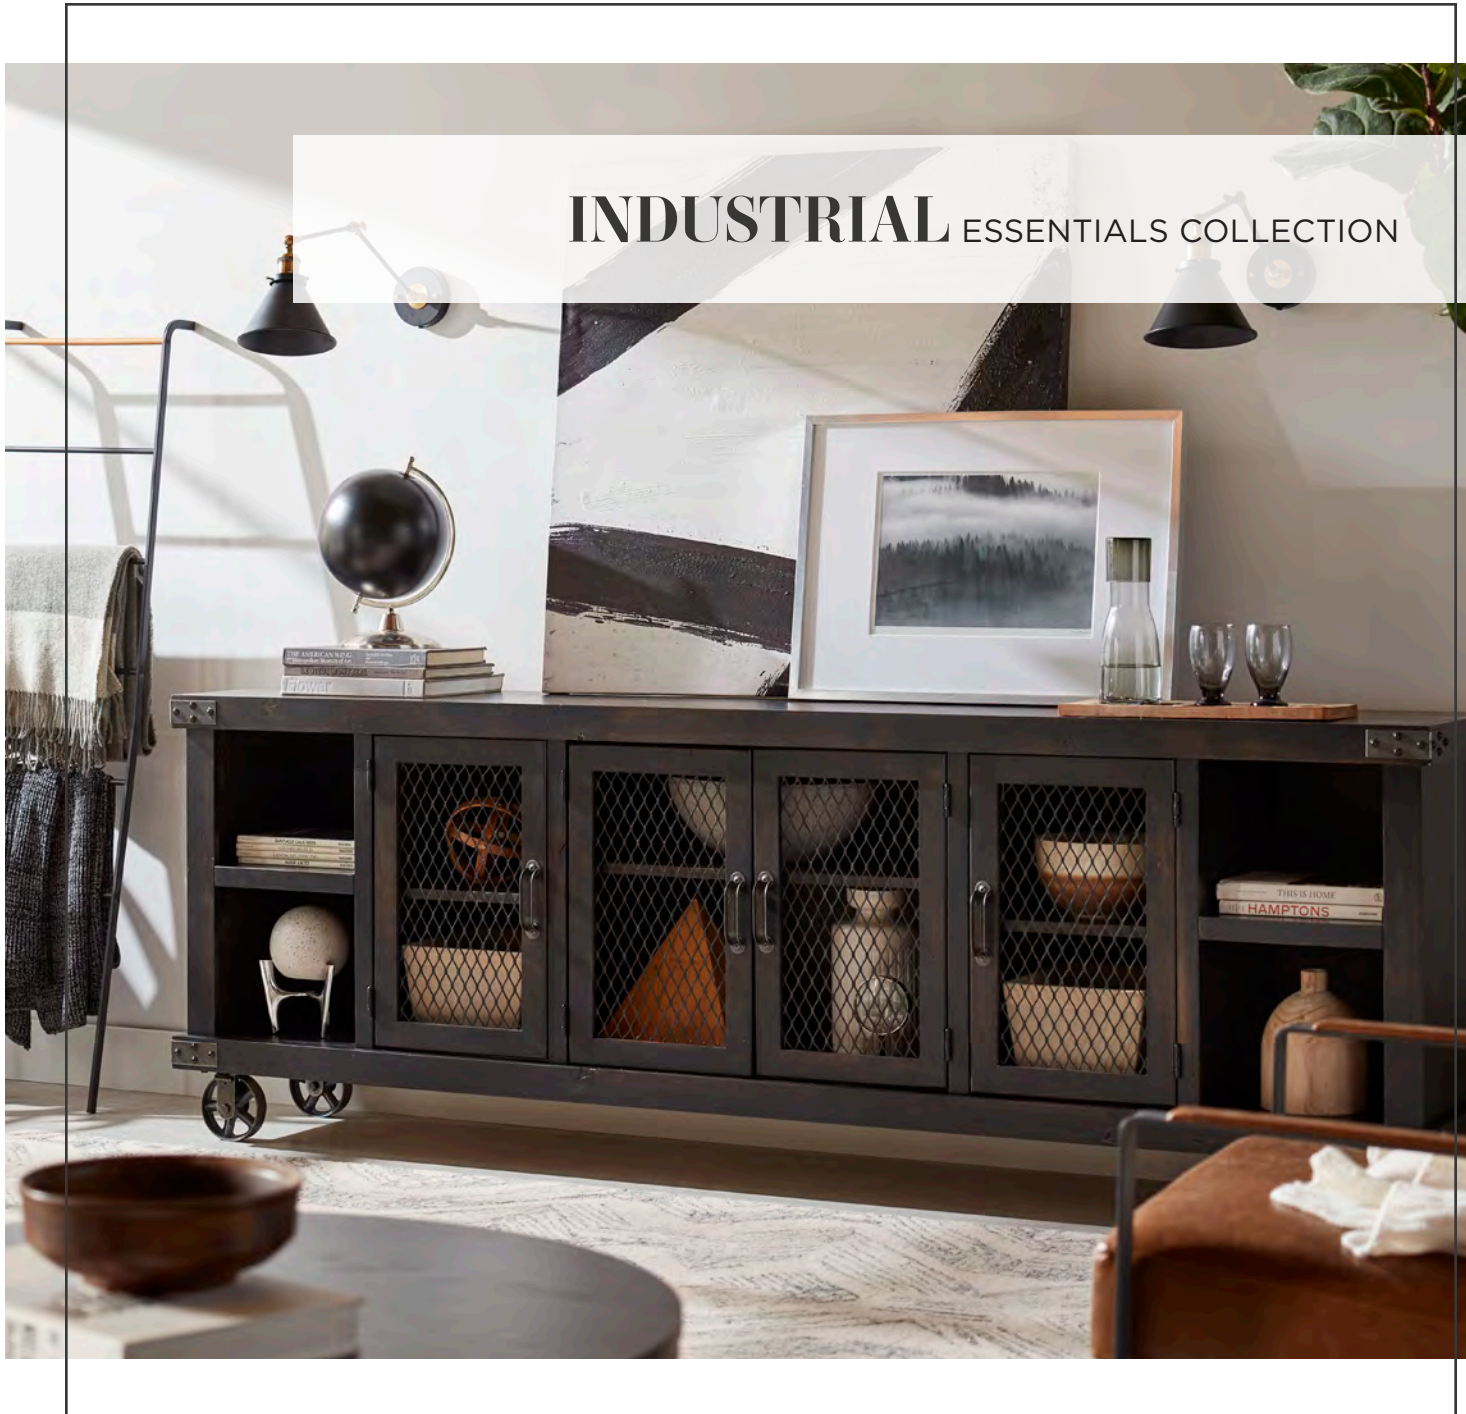

Introducing Industrial, an Essentials Entertainment & Occasional Collection which offers a wide array of superior quality, handcrafted home entertainment furniture designed, assembled and finished in our US manufacturing facility. Every piece is available in four signature finishes: Fruitwood, Ghost Black, Smokey Black and Tobacco.

Available Finishes