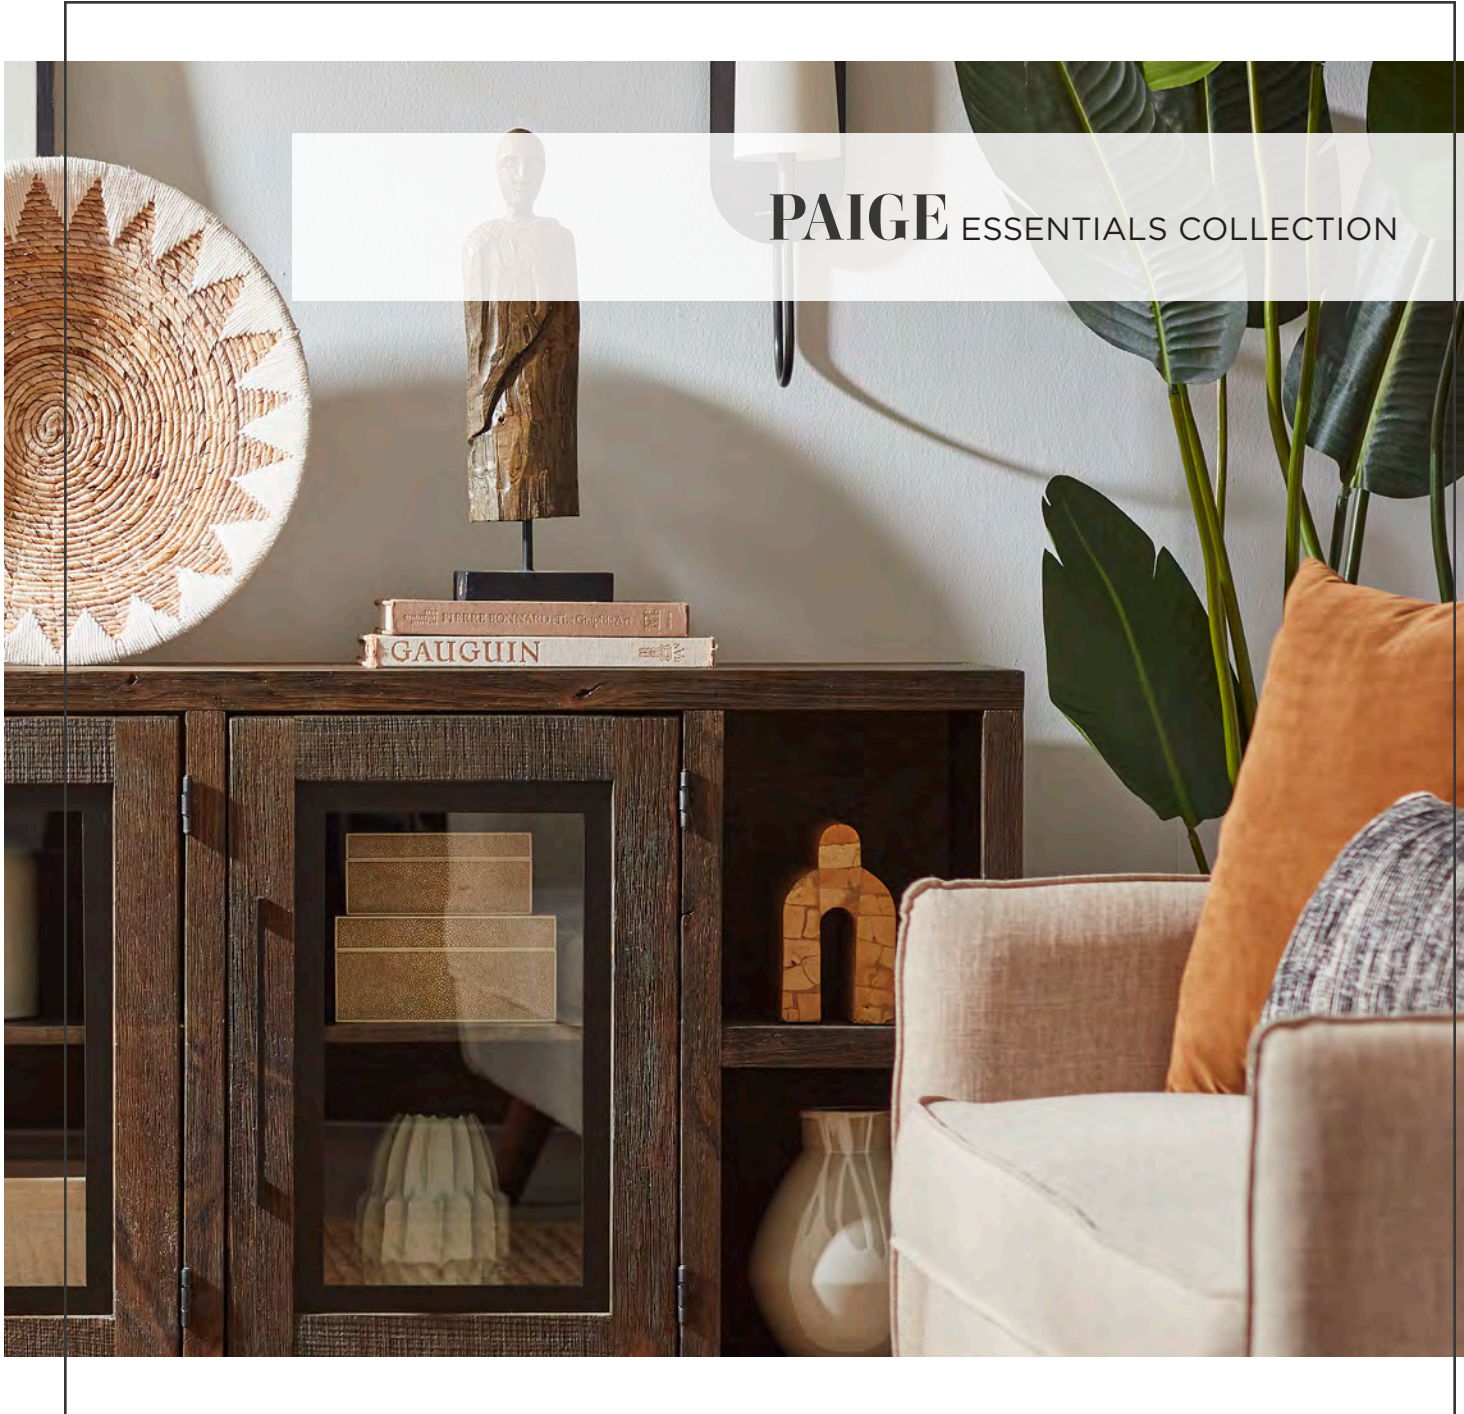

Introducing Paige, an Essentials Entertainment Collection which offers a wide array of superior quality, handcrafted home entertainment furniture designed, assembled and finished in the USA. Every piece is available in three signature finishes: Brindle, Cashew and Heather Grey.

Available Finishes