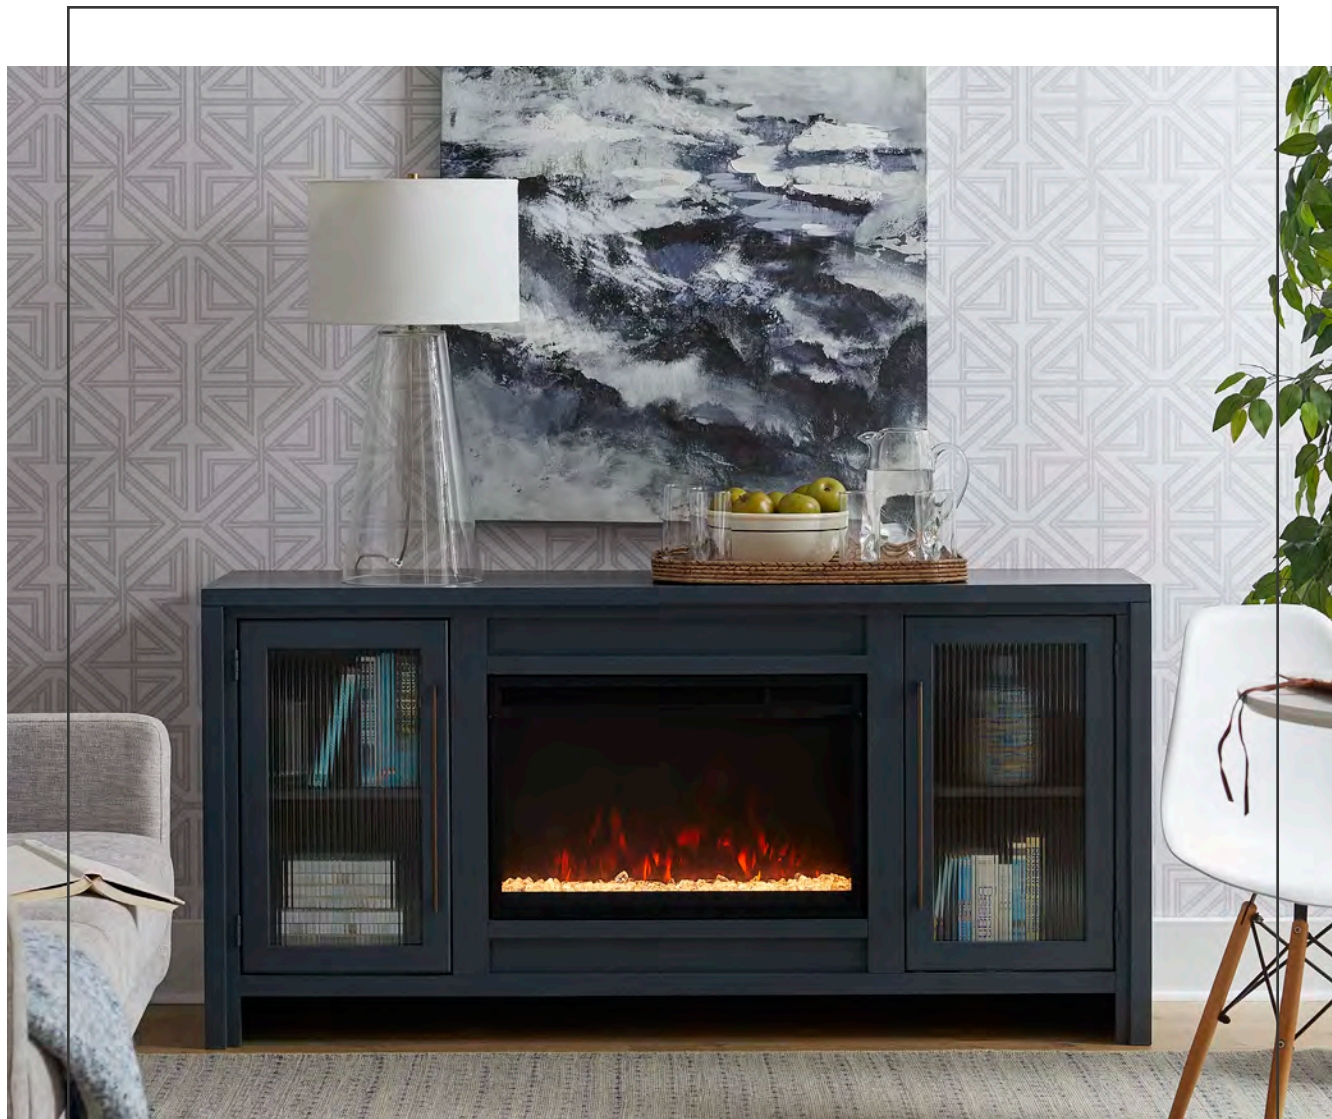

TATUM ESSENTIALS COLLECTION

Black, Espresso, Malta Blue & White

*Shown in Malta Blue Finish

66" Fireplace Console

66W X 33H X 18D

Black - MUU1942-BLK

Espresso - MUU1942-ESP

Malta Blue - MUU1942-MBL

White - MUU1942-WHI

2 doors, reeded glass, shelf storage, fully assembled, cord management,
26" SMARTFLAME™ fireplace insert