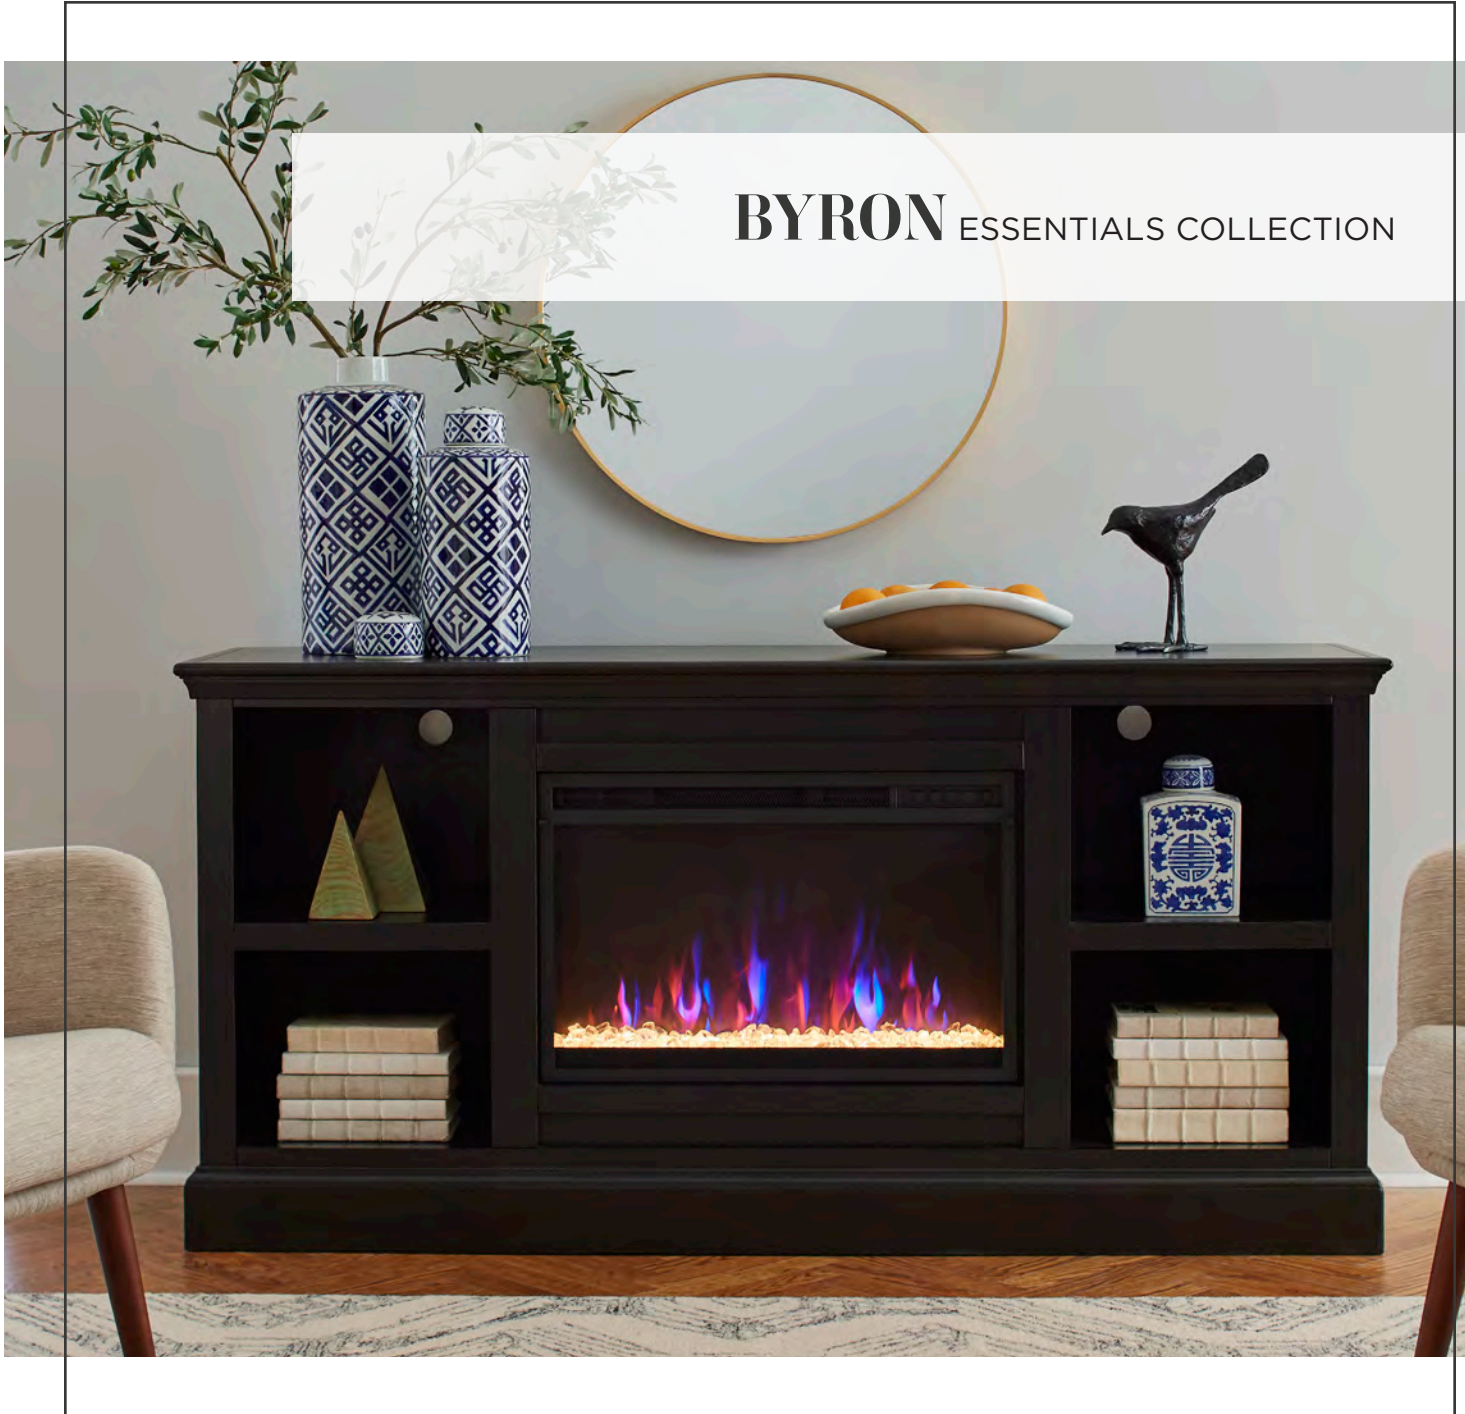

Introducing Byron, an Essentials Entertainment Collection which offers a wide array of superior quality, handcrafted home entertainment furniture designed, assembled and finished in our US manufacturing facility. Every handcrafted piece in this collection is available in four signature finishes: Black, Malta Blue, Sage Green and White.

BYRON ESSENTIALS COLLECTION

Available Finishes

Black

Malta Blue

Sage Green

White