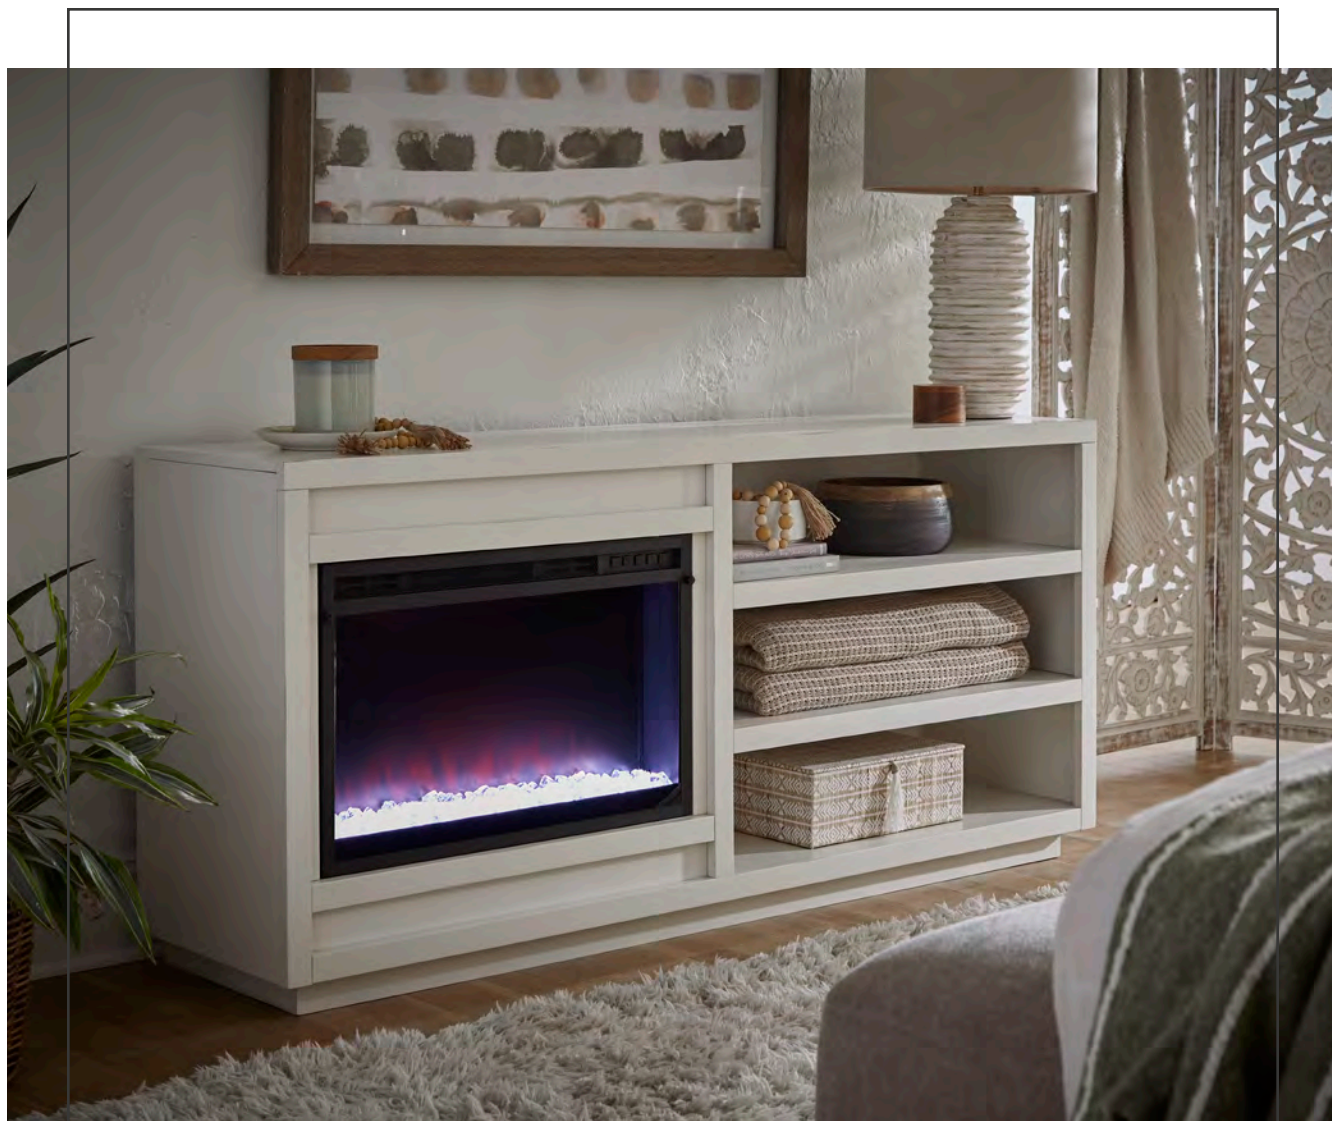

PERRY ESSENTIALS COLLECTION

Black, Malta Blue, Sage Green & White

*Shown in White Finish

65" Fireplace Console

65W x 31H x 17D

Black - MAA1942-BLK

Malta Blue - MAA1942-MBL

Sage Green - MAA1942-GRN

White - MAA1942-WHI

Shelf storage, fully assembled, cord management,
26" SMARTFLAME™ fireplace insert