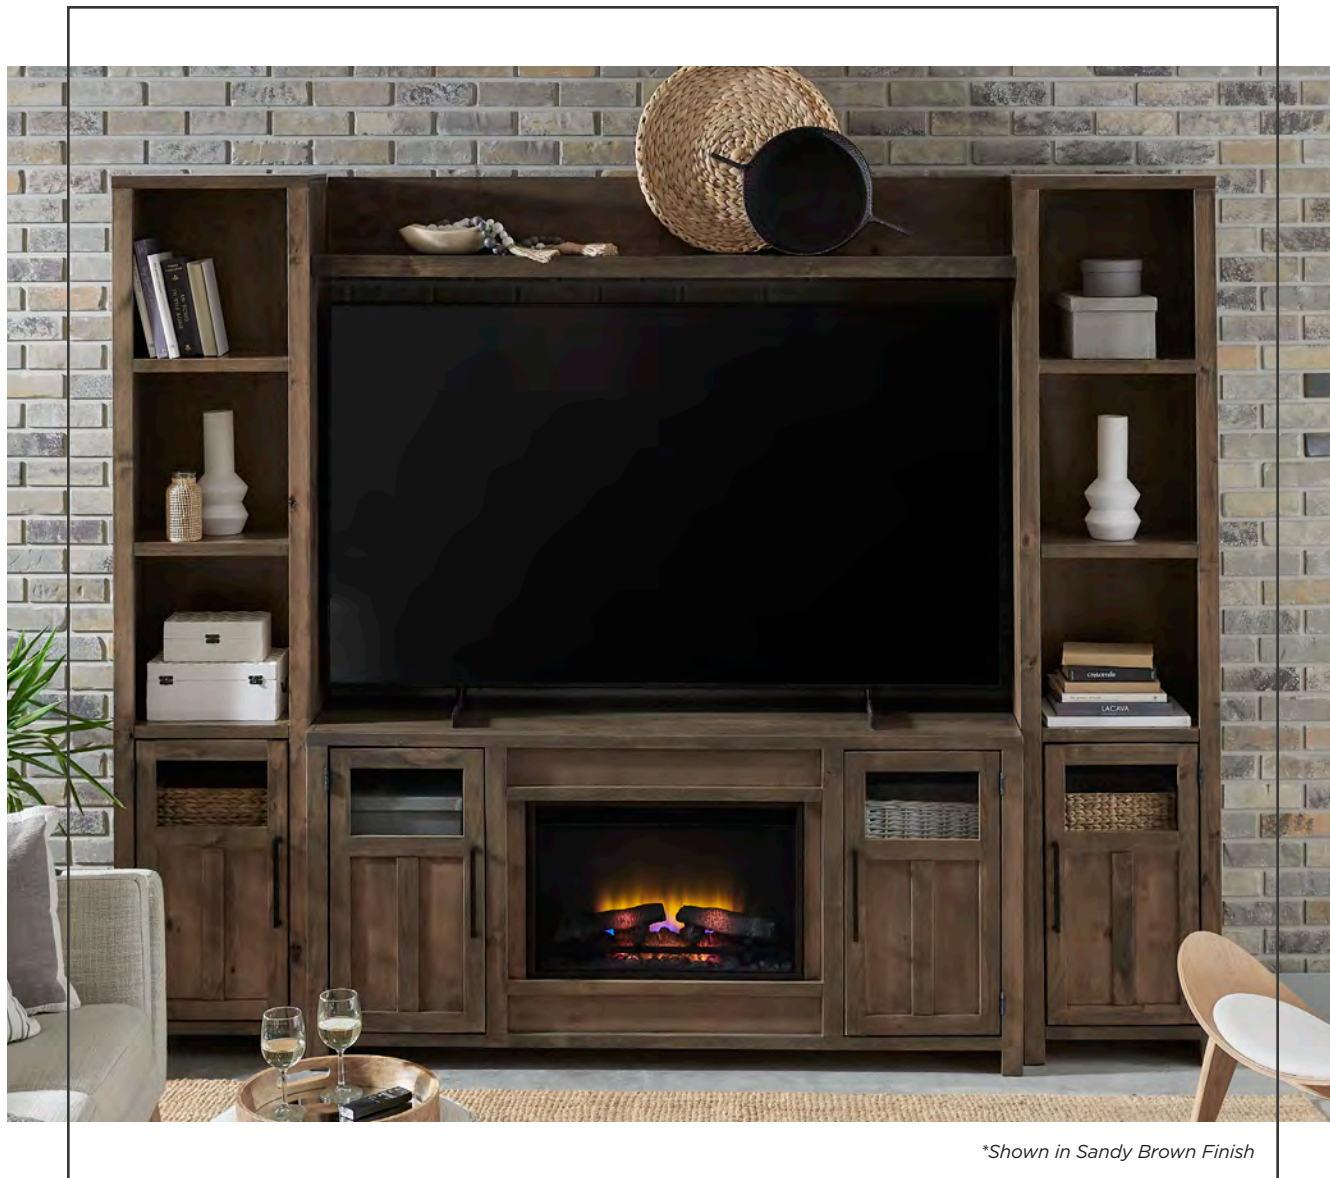

Proudly Designed, Assembled & Finished in the USA

*Shown in Sandy Brown Finish

Entertainment Wall with 68" Fireplace Console

106W x 85H x 17D

Sandy Brown - DTT1942/1168/1119L/1119R-SBR

White - MTT1942/1168/1119L/1119R-WHI

4 doors, fixed shelf behind doors, shelf storage, cord management, TV area is 67.5"W x 43.25"H x 12"D, fits up to a 75" TV
26" TS fireplace insert