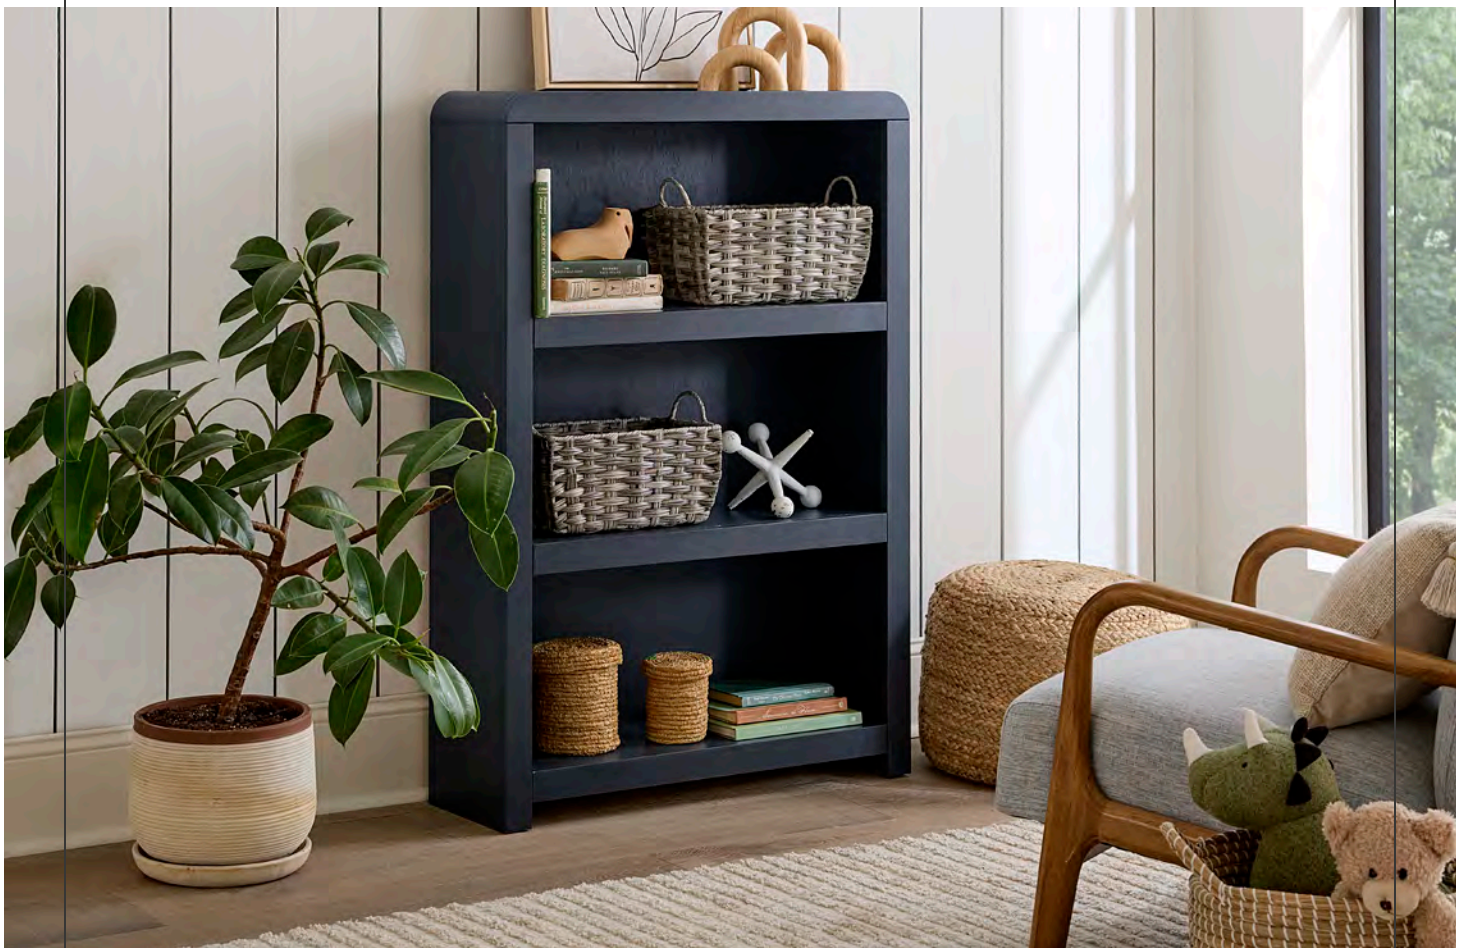

TAYLOR ESSENTIALS COLLECTION

Available Finishes

Introducing Taylor, an Essentials Entertainment Collection which offers a wide array of superior quality, handcrafted home entertainment furniture designed, assembled and finished in our US manufacturing facility. Every piece is available in four signature finishes: Black, Espresso, Malta Blue and White.