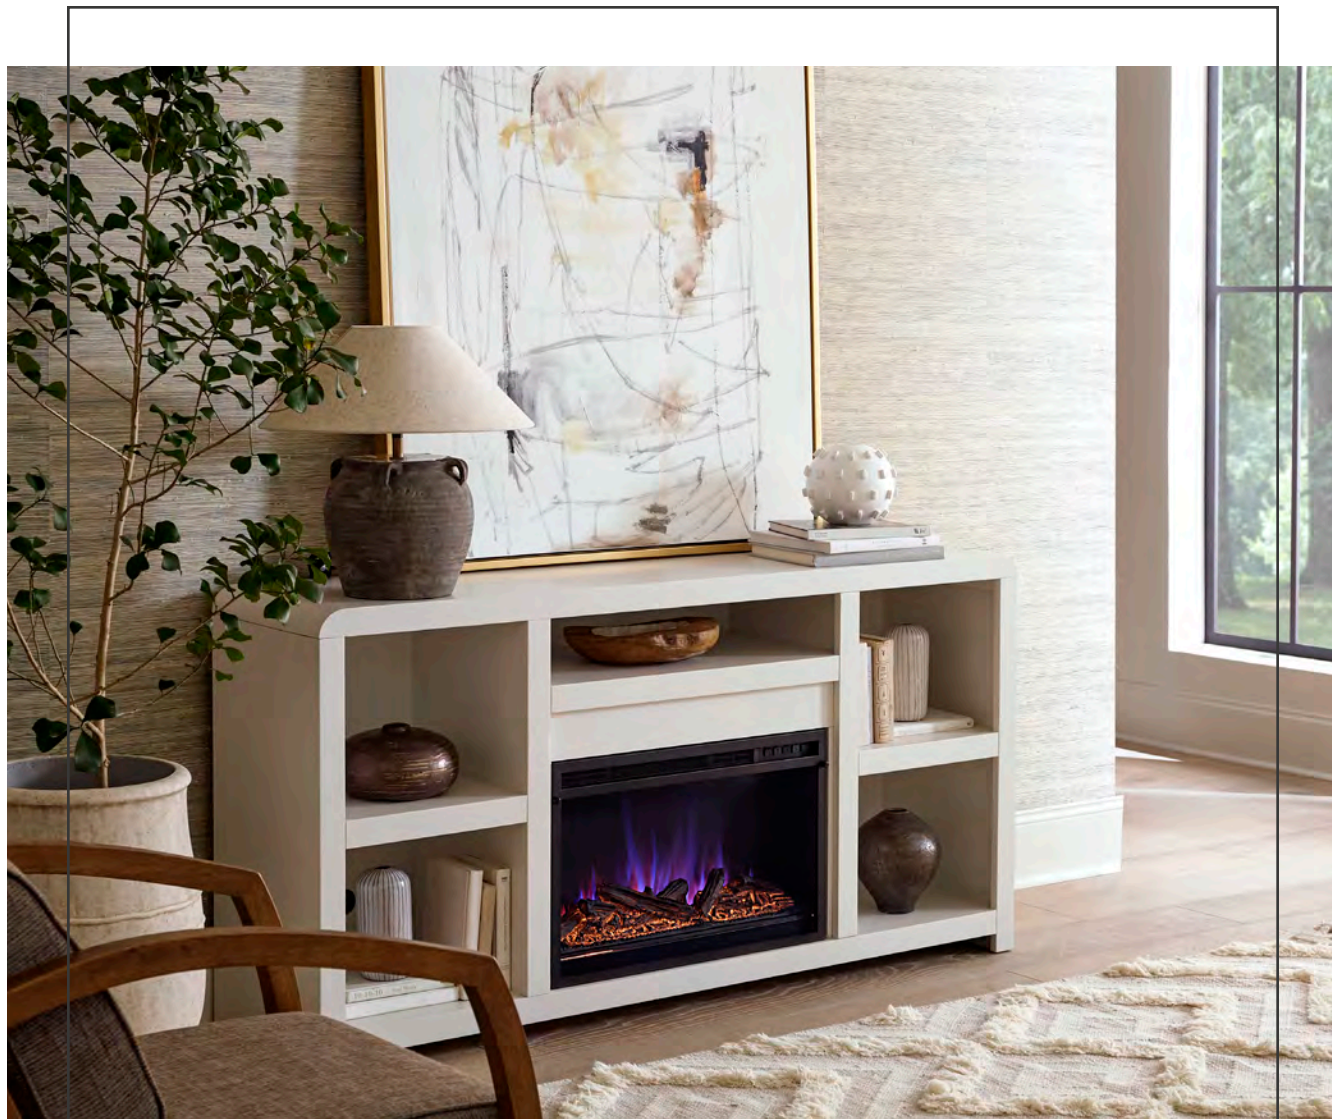

TAYLOR ESSENTIALS COLLECTION

Black, Espresso, Malta Blue & White

*Shown in White Finish

66" Fireplace Console

66W x 34H x 17D

Black - MYY1940-BLK

Espresso - MYY1940-ESP

Malta Blue - MYY1940-MBL

White - MYY1940-WHI

Accommodates a soundbar, fixed shelf, fully assembled, cord management,
26" SMARTFLAME™ fireplace insert