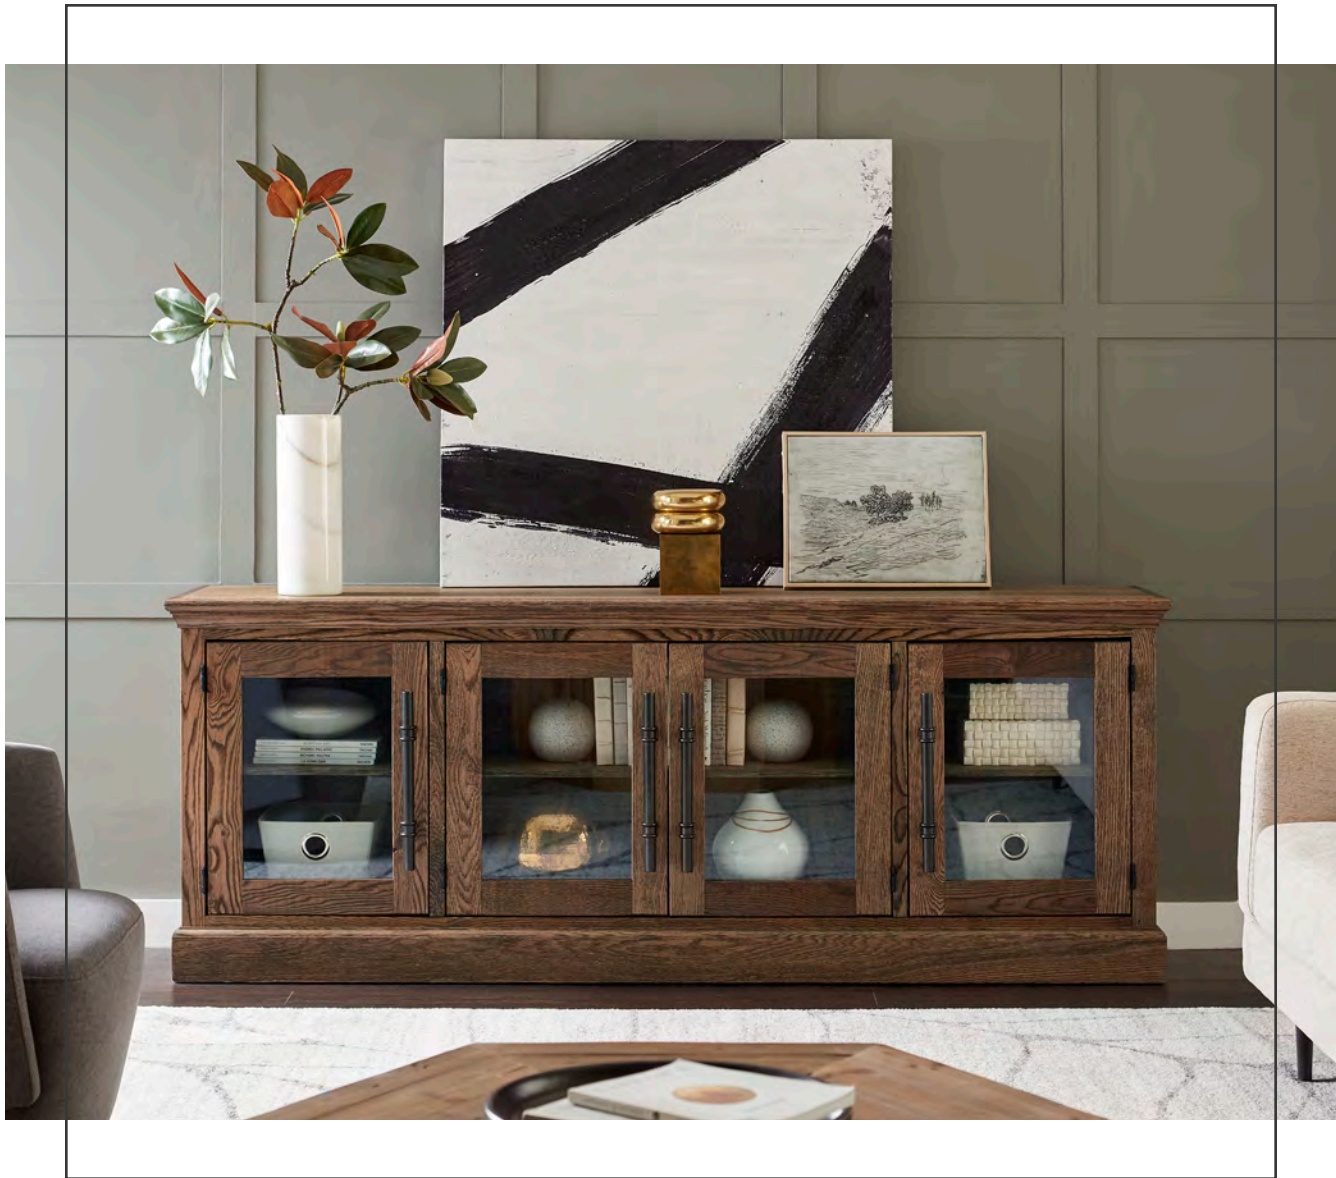

Proudly Designed, Assembled & Finished in the USA

85" Console

85W x 33H x 18D

Glazed Oak - WKM1260-GLZ

4 doors, shelf storage, fully assembled, cord management