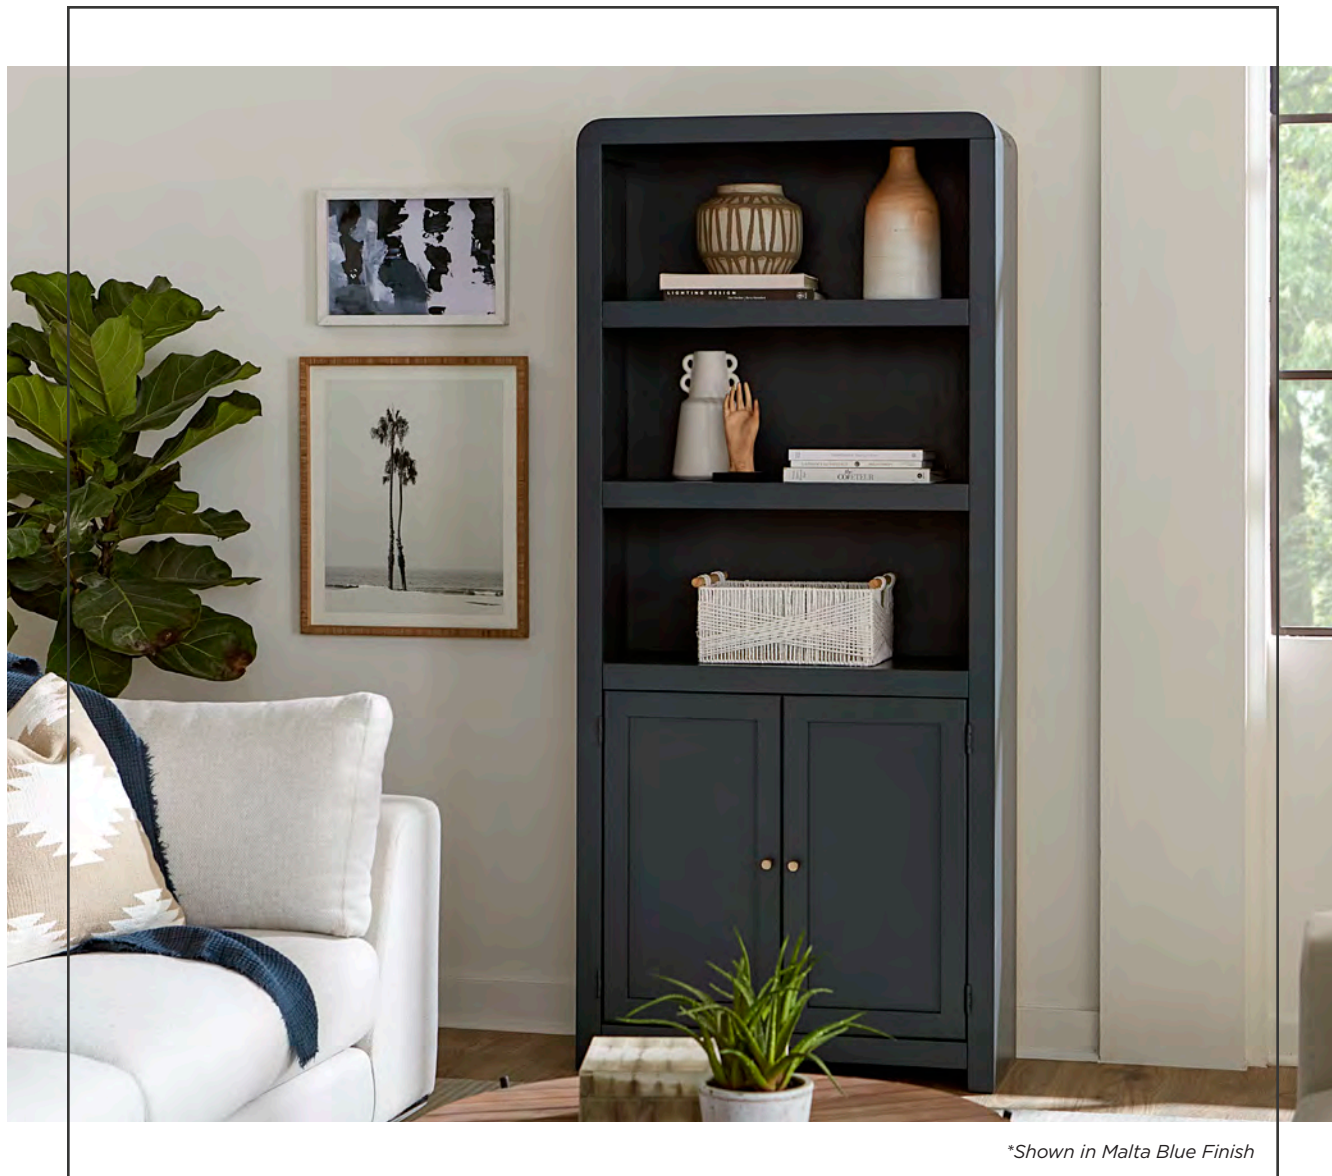

TAYLOR ESSENTIALS COLLECTION

Black, Espresso, Malta Blue & White

74" Bookcase with 2 Doors

33W x 74H x 13D

Black - MYY3472D/12-BLK

Espresso - MYY3472D/12-ESP

Malta Blue - MYY3472D/12-MBL

White - MYY3472D/12-WHI

2 doors, fixed shelf behind door, fully assembled