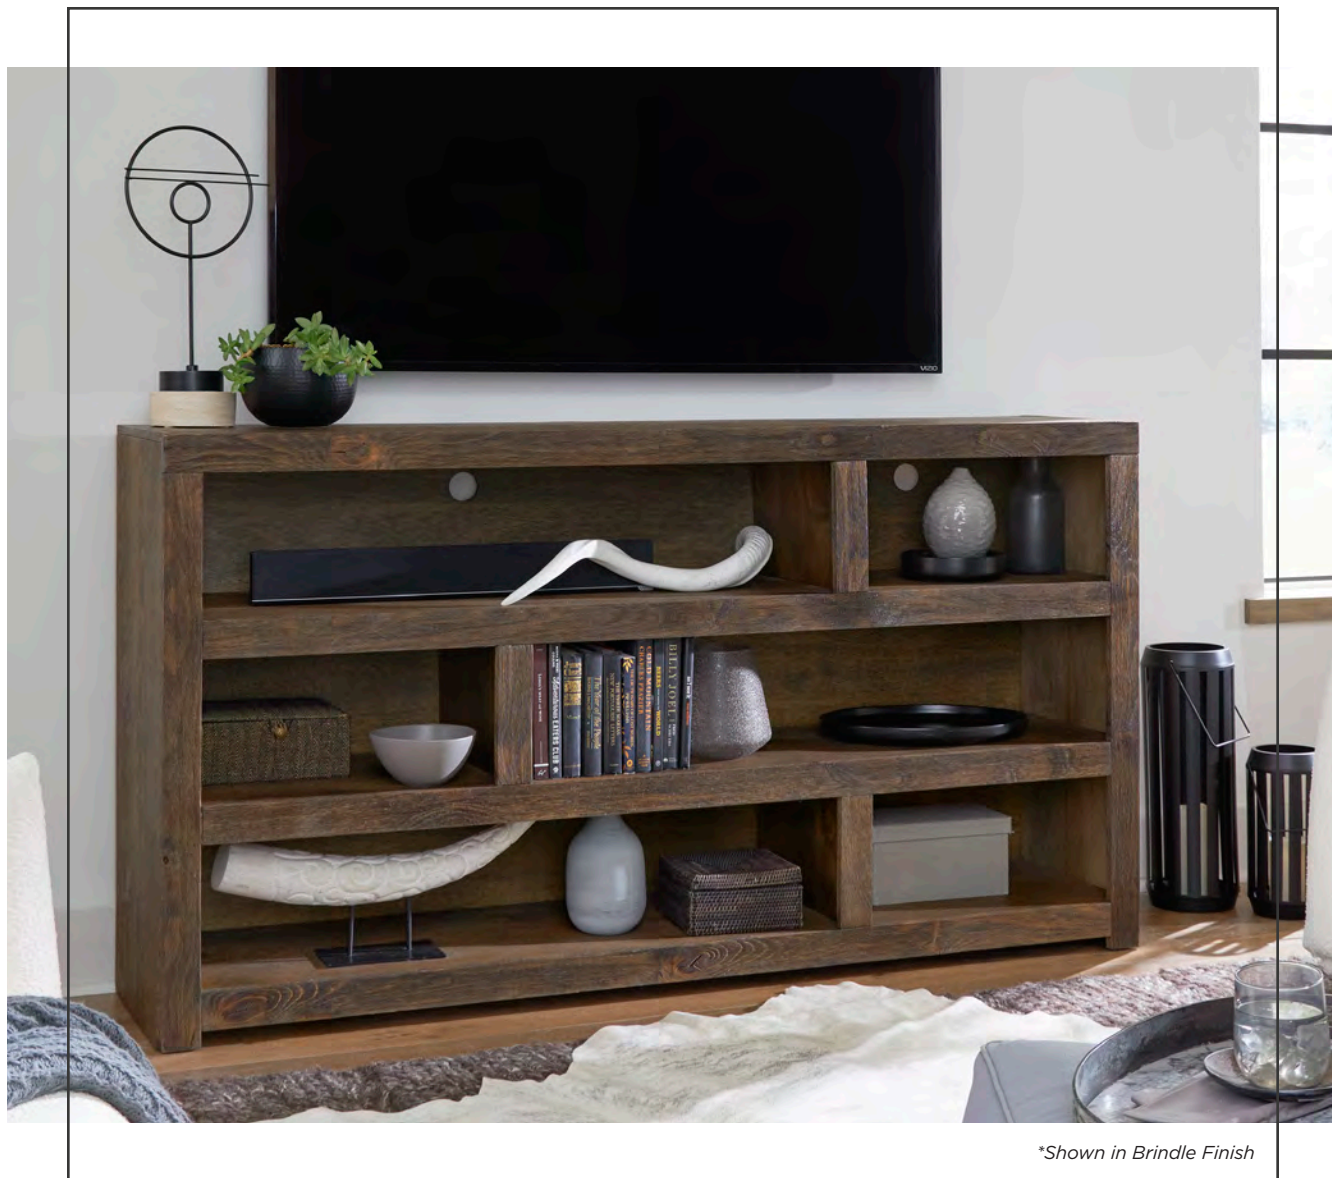

MACKENZIE ESSENTIALS COLLECTION

Brindle, Malta Blue, Sandy Brown, Vintage Black & White

73" Highboy Open Console

73W x 40H x 17D

Brindle - WDPP1373-BDL

Malta Blue - MPP1373-MBL

Sandy Brown - DPP1373-SBR

Vintage Black - WMPP1373-VBK

White - MPP1373-WHI

Shelf storage, fully assembled, cord management