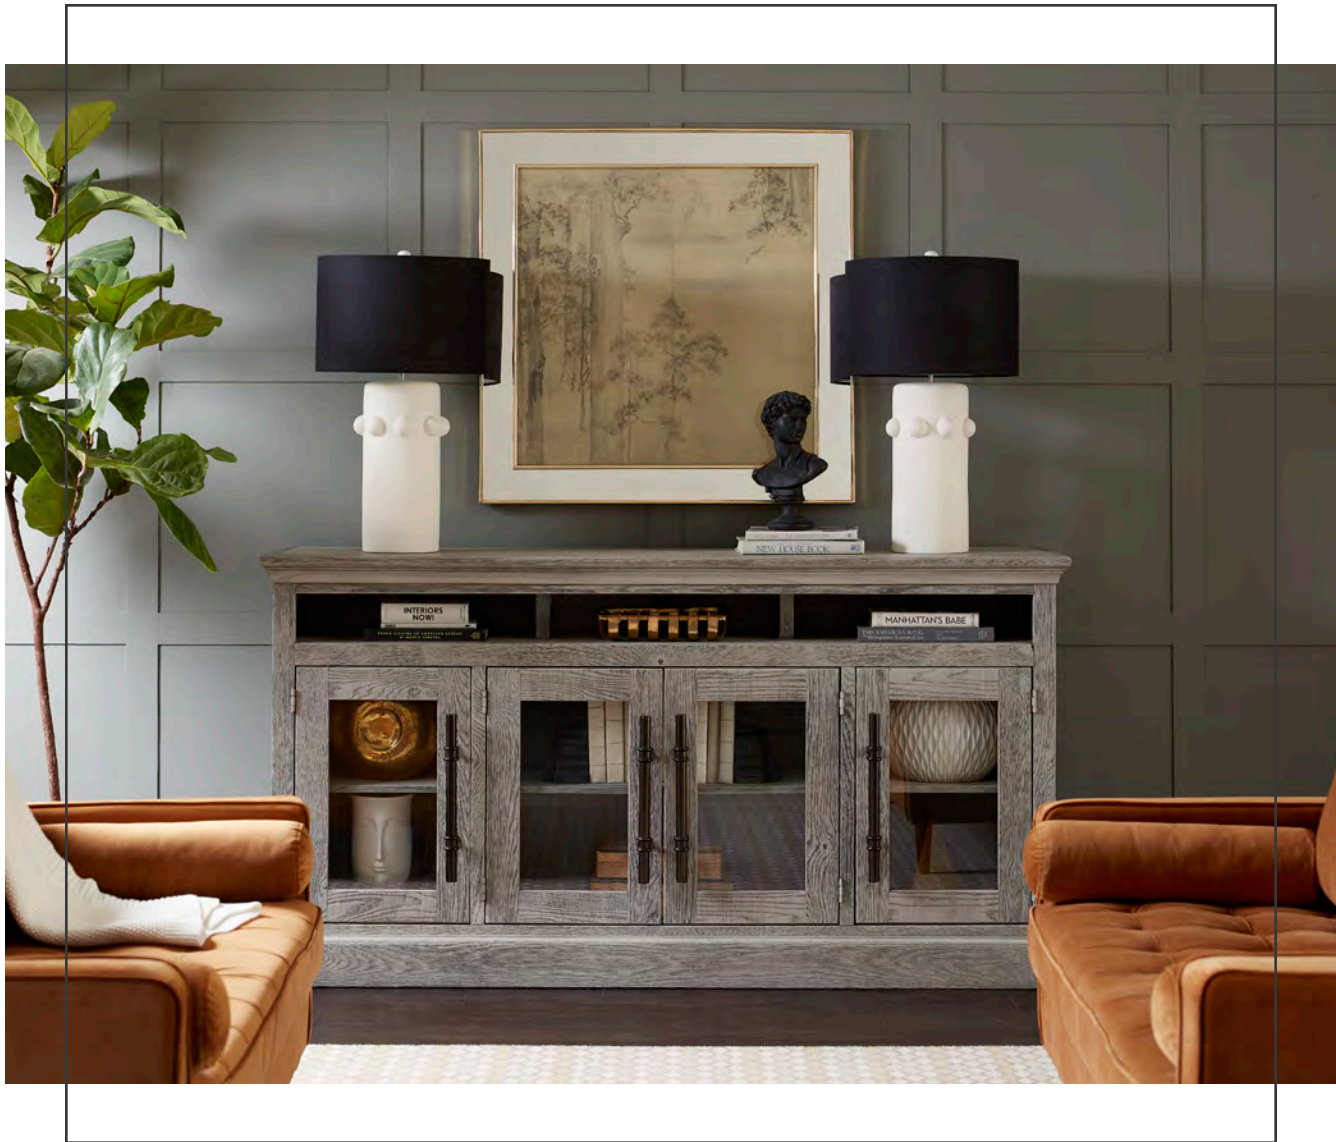

## 73" Highboy Console

73W x 39H x 18D

**Smokey White - WKM1255-SWH**

4 doors, accommodates a soundbar, shelf storage,  
fully assembled, cord management

Proudly Designed, Assembled & Finished in the USA

**73" Highboy Console**