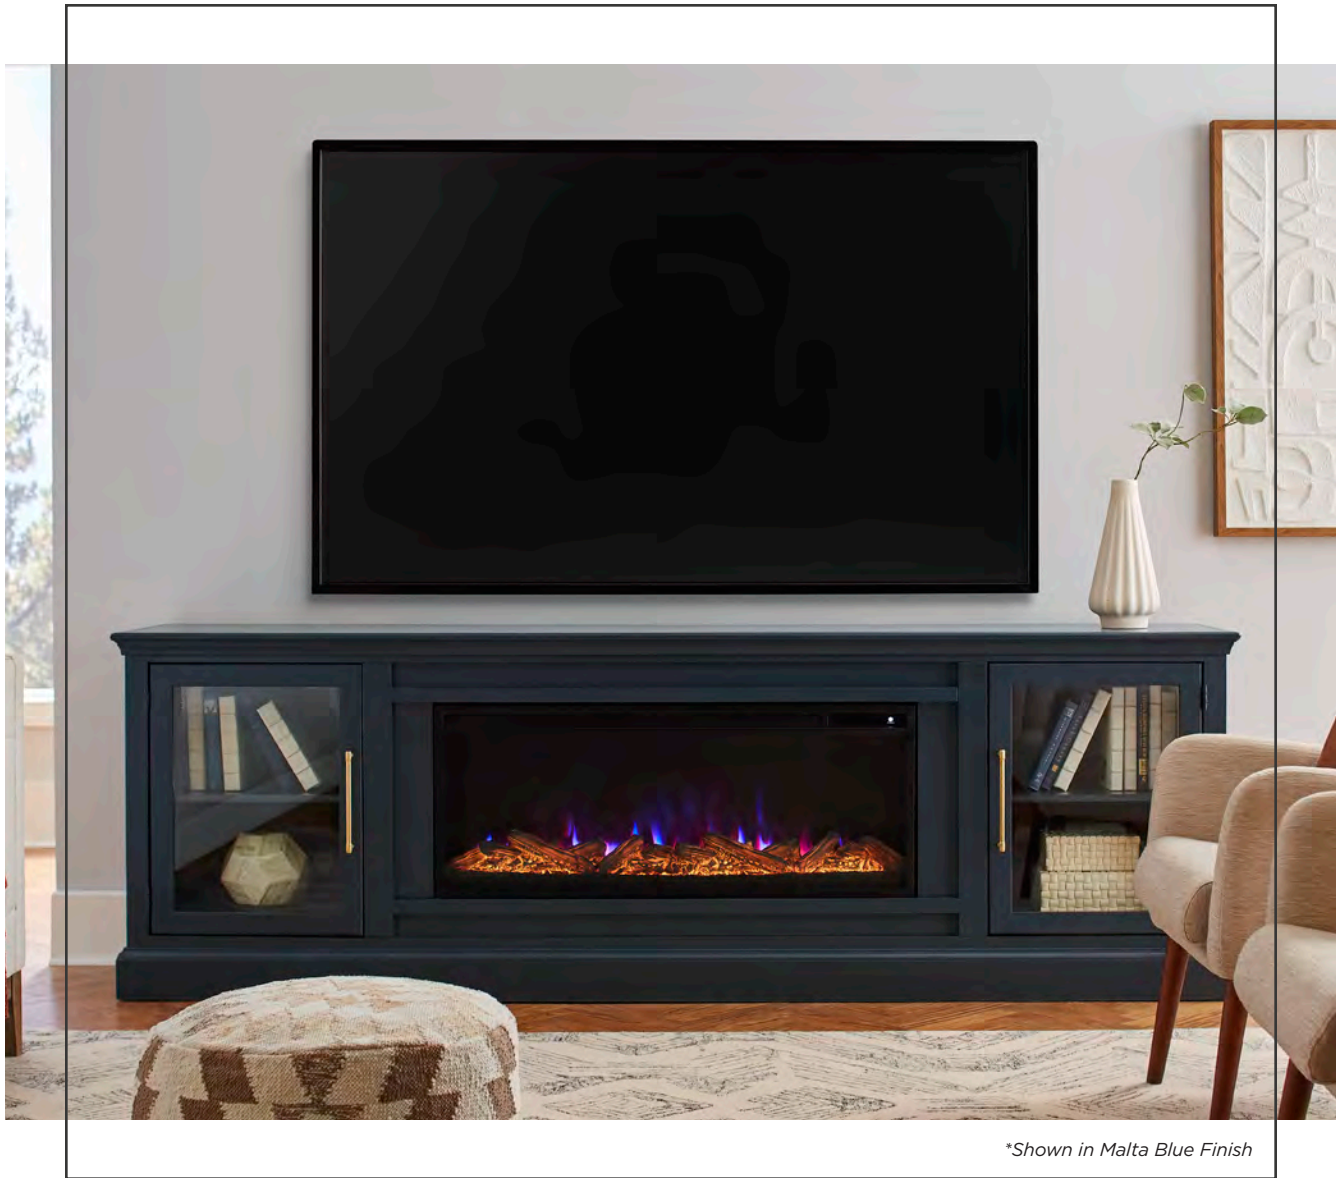

Proudly Designed, Assembled & Finished in the USA

98" Fireplace Console

99W x 33H x 18D

Black - MBB1970-BLK

Malta Blue - MBB1970-MBL

Sage Green - MBB1970-GRN

White - MBB1970-WHI

2 doors, shelf storage, fully assembled, cord management, 42" SMARTFLAME™ fireplace insert