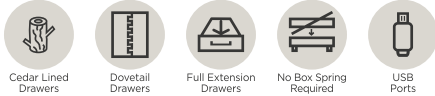

Scan the QR code and click on the link to see more images and information on this aspenhome® furniture collection.

Trouble scanning? Visit qrco.de/belton

Oxford Collection

SLEIGH BED

Queen: I07-400/403/402-PEP - 68W x 64H x 93D
 King: I07-404/407/406-PEP - 84W x 64H x 93D
 Cal King: I07-404/407/410-PEP - 84W x 64H x 97D

SLEIGH STORAGE BED

Queen: I07-400/403D/402-PEP - 68W x 64H x 93D
 King: I07-404/407D/406-PEP - 84W x 64H x 93D
 Cal King: I07-404/407D/410-PEP - 84W x 64H x 97D

FEATURES: USB ports on each side of headboard, 2 cedar lined drawers in storage footboard