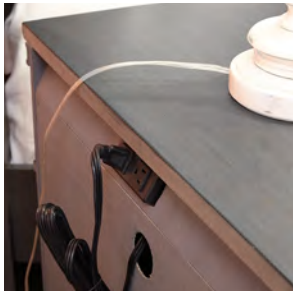

## Features

Hidden Storage

AC Outlets

Felt Lined Jewelry Tray

Drop Front Media Drawer

Chesser  
107-455-PEP

Landscape Mirror  
107-462-PEP