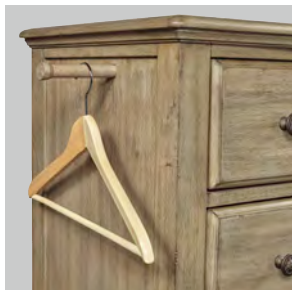

Pullout Valet Rods