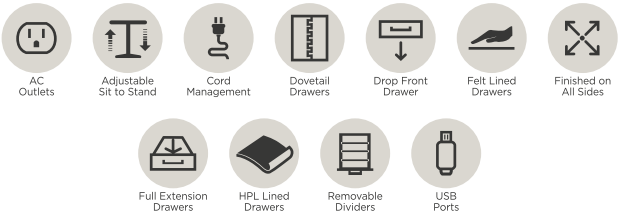

CREDENZA DESK & HUTCH

I251-316/317 - 66W x 78H x 24D

FEATURES: 2 doors, AC outlets, high pressure laminate lined drop front keyboard drawer, file drawer, removable dividers, 2 felt lined utility drawers, Qi wireless charging, cord management