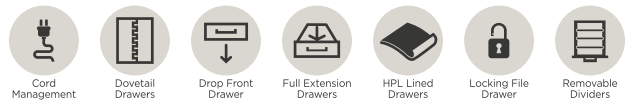

DOOR BOOKCASE

I251-332 - 32W x 78H x 16D

FEATURES: 2 doors, 2 fixed shelves, adjustable shelf behind door, cord management

WORKSTATION/COMBO FILE

I251-378 - 38W x 31H x 23D

FEATURES: High pressure laminate lined drop front keyboard drawer, 1 utility drawer, removable dividers, high pressure laminate lined locking file drawer, cord management