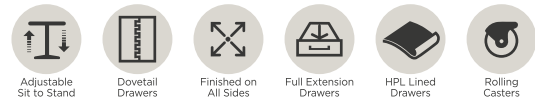

Trouble scanning? Visit qrco.de/bejocN

ah

Alexander Collection

ENTERTAINMENT WALL

I3014-272/272B/226/273 - 142W x 90H x 18D

FEATURES: Accommodates most 75" TVs, TV area is 71.5"W x 46.5"H x 15.75"D, 4 drawers, reeded glass, 8 soft closing doors, 2 soft closing lift doors, 3 wood-framed glass adjustable shelves, 1 wood adjustable shelf, LED lights, cord management

LIV360 ADJUSTABLE HEIGHT COCKTAIL TABLE

I3014-996/IUAB-902 - 54W x 21-39H x 32D

FEATURES: 2 drawers with high pressure laminate lining, rechargeable battery-operated lift top, lifts to dining table and standing desk height, lowest height is 21", highest height is 39", rolling casters, includes removable battery & rapid charger