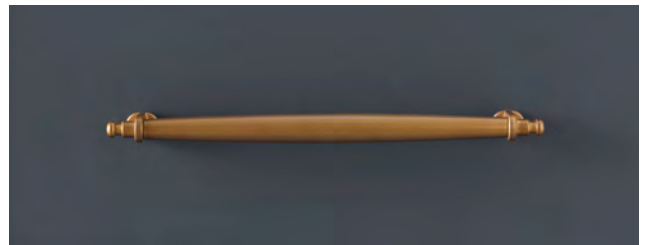

Alexander

Office I3014

ah aspenhome®

see more at www.aspenhome.net

Door Bookcase
I3014-332

66" Executive Desk
I3014-303

Workstation/Combo File
I3014-378

The Alexander Collection

This luxurious collection brings opulence to the room with a transitional design that will never be out of style. Alexander showcases a dreamy midnight finish and champagne bronze finish hardware. Functional features abound with AC outlets, hidden drawers, removable dividers, locking file drawers and so much more.

Finish and Hardware

Midnight Finish with
Champagne Bronze Finish Hardware

Built With You In Mind

- Dovetail drawer construction for long-lasting strength and durability.
- Stainless steel ball bearing drawer slides provide smooth movement and durability.
- Enjoy stylish and functional features to accommodate today's lifestyle needs.