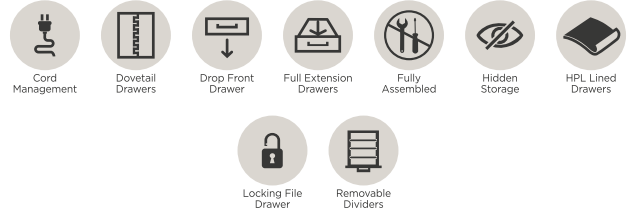

DOOR BOOKCASE

I3014-332 - 34W x 78H x 14D

FEATURES: 2 doors, 3 adjustable shelves, cord management

Learn **MORE** and **CONNECT** with us!

aspenshome.net

Any finishes and fabrics shown may vary in appearance and are meant as a representation. Props shown are for display purposes only and are not included.