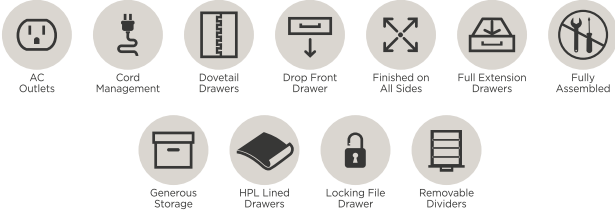

60" ADJUSTABLE HEIGHT LIFT DESK

13017-360T/IUAB-301-1 - 60W x 32-49H x 28D

FEATURES: High pressure laminate lined drop front drawer, 2 utility drawers with removable dividers, AC & USB outlets in soft close desktop compartment, lift mechanism, cord management