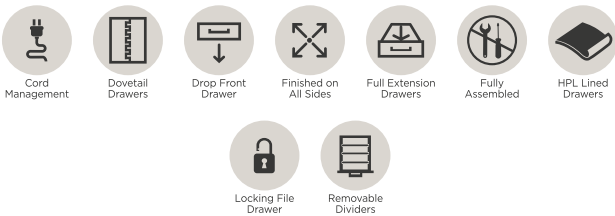

DOOR BOOKCASE

13017-332 - 32W x 75H x 15D

FEATURES: 2 doors, 3 adjustable shelves, cord management

Learn **MORE** and **CONNECT** with us!

aspenshome.net

Any finishes and fabrics shown may vary in appearance and are meant as a representation. Props shown are for display purposes only and are not included.