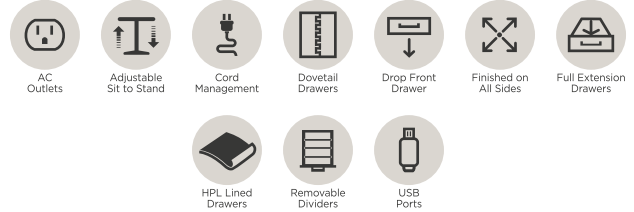

CORNER DESK

13017-370C - 60W x 31H x 60D

FEATURES: Drop front keyboard drawer, 2 utility drawers, high pressure laminate lining, AC outlets in corner storage compartment, cord management