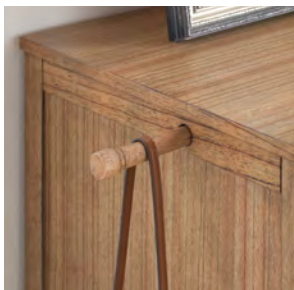

Features

Pullout Valet Rods