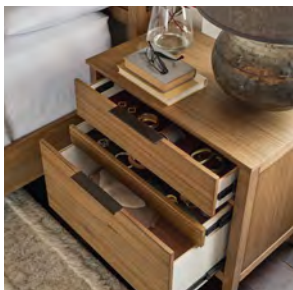

Hidden Drawer