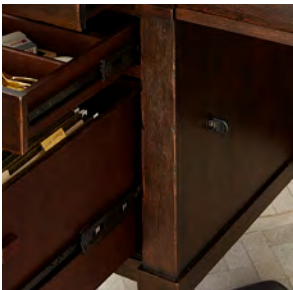

Jackson pairs metal knobs and bar pull hardware with a Turkish coffee finish to create a combination so rich you can almost taste it. The traditional style collection in white oak and other select veneers is teeming with functional features such as AC & USB outlets, concealed compartments, drop front drawers, locking file drawers and so much more.

Finish and Hardware

Turkish Coffee Finish with
Metal Knobs & Bar Pull Hardware

Built With You In Mind

- Dovetail drawer construction for long-lasting strength and durability.
- Stainless steel ball bearing drawer slides provide smooth movement and durability.
- Enjoy stylish and functional features to accommodate today's lifestyle needs.

62" Executive Desk
I3184-304

Workstation/Combo File
I3184-378

Features

AC & USB Outlets

Drop Front Drawers

Locking File Drawers

Hidden Doors

Workstation/Combo File
I3184-378