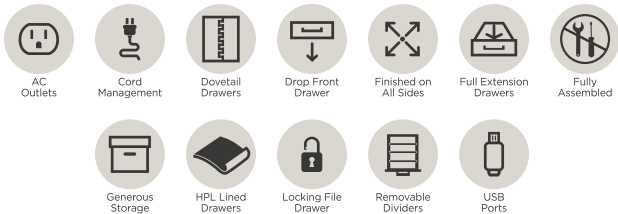

WORKSTATION/COMBO FILE

I3184-378 - 45W x 31H x 25D

FEATURES: High pressure laminate lined drop front keyboard drawer, high pressure laminate lined locking file drawer, utility drawer with removable dividers, cord management