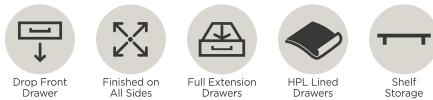

END TABLE

I3224-9140 - 18W x 24H x 24D

FEATURES: Door on front and back, adjustable shelf, can be used on left or right side of sofa