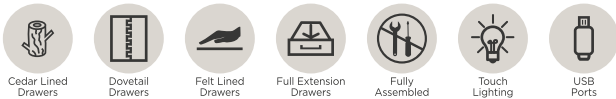

Cedar Lined Drawers

Dovetail Drawers

Felt Lined Drawers

Full Extension Drawers

Fully Assembled

Touch Lighting

USB Ports