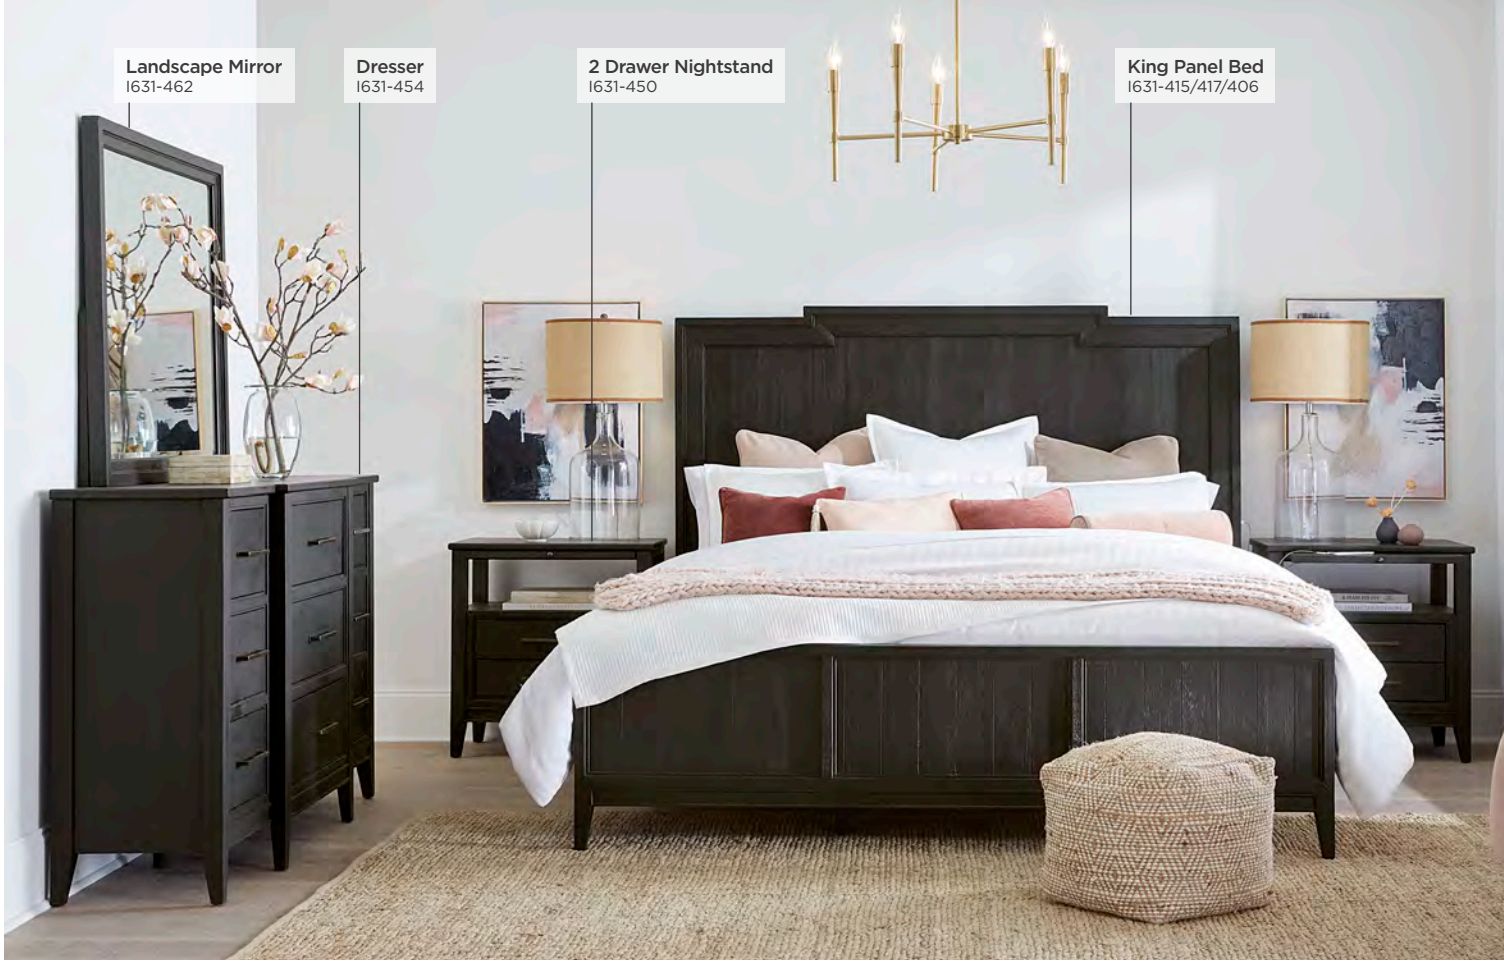

Camden

Bedroom I631

ah aspenhome®

see more at www.aspenhome.net

Landscape Mirror
1631-462

Dresser
1631-454

2 Drawer Nightstand
1631-450

King Panel Bed
1631-415/417/406

Chest
1631-456

Please note some color variations of our furniture finishes and fabrics are possible due to room lighting. Please use as a reference only.

The Camden Collection

Camden offers an opulent and timeless style with subtle details that dazzle. The soft black finish is paired with bronze finish hardware and offers a choice of either a soft black nightstand or a contrasting soft white nightstand. Enjoy dynamic features such as built-in USB ports, felt & cedar lined drawers and 3-way touch lighting.

Camden Collection

PANEL BED

Queen: I631-412/413/402 - 64W x 62H x 89D

King: I631-415/417/406 - 80W x 62H x 89D

Cal King: I631-415/417/410 - 80W x 62H x 93D

FEATURES: Type A & C USB charging ports on each side of headboard