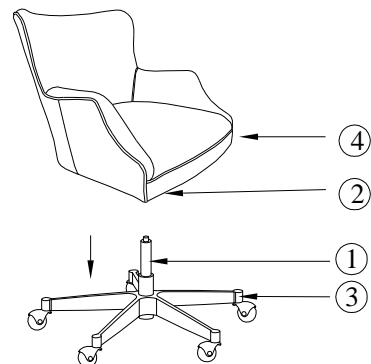

FOR INDOOR USE ONLY

ITEM NO: A16-3680 Blake Exec Chair Venetian Caramel
A16-3681 Blake Exec Chair Venetian Blue
A16-3682 Blake Exec Chair Venetian Silver

STEP 1-1: Insert the Casters (5) into the outer holes on bottom of the Metal Base (3).

STEP 1-2: Insert the Pneumatic Cylinder (1) through the center hole on top of the Metal Base (3).

STEP 2: Attach the Seat Plate (2) to the Seating Unit (4) using Bolts (A) and Flat washers (B).

STEP 3: Place the Seating Unit (4) onto the Pneumatic Cylinder (1), aligning the top of the Pneumatic Cylinder (1) to the hole in the Seat Plate (2).