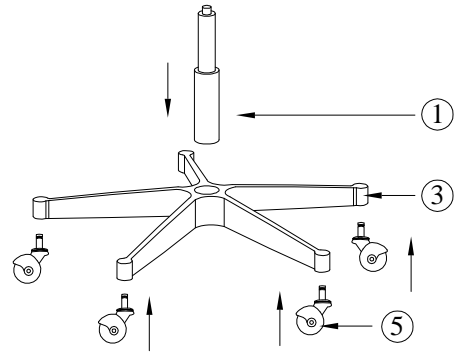

UNIT SHOULD BE INSTALLED BY 2 OR MORE PERSONS.

A16-3680/3681/3682

HARDWARE LIST:

No.	Description	Sketch	Quantity
A	Bolt Ø5/16" x 1-1/2"		4 PCS
B	Flat Washer Ø5/16" x 3/4"		4 PCS
C	Allen Wrench 4mm		1 PC

COMPONENTS LIST:

STEP 1-2: Insert the Pneumatic Cylinder (1) through the center hole on top of the Metal Base (3).

STEP 2: Attach the Seat Plate (2) to the Seating Unit (4) using Bolts (A) and Flat washers (B).

STEP 3: Place the Seating Unit (4) onto the Pneumatic Cylinder (1), aligning the top of the Pneumatic Cylinder (1) to the hole in the Seat Plate (2).