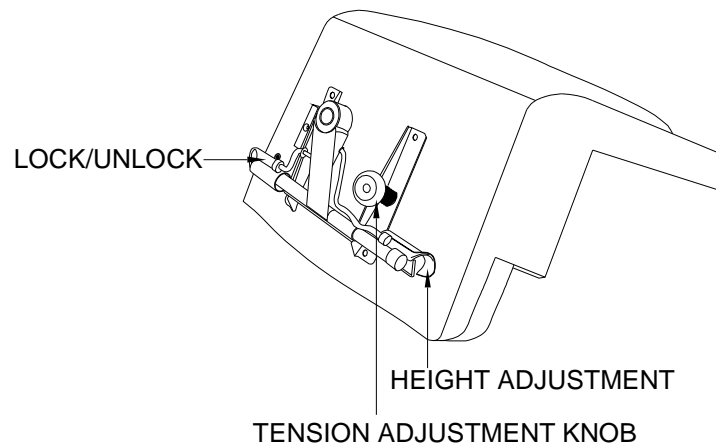

STEP 1-2: Insert the Pneumatic Cylinder (1) through the center hole on top of the Metal Base (3).

STEP 2: Attach the Seat Plate (2) to the Seating Unit (4) using Bolts (A) and Flat washers (B).

STEP 3: Place the Seating Unit (4) onto the Pneumatic Cylinder (1), aligning the top of the Pneumatic Cylinder (1) to the hole in the Seat Plate (2).

Seat Tilt Tension Adjustment:

- To adjust the seat tilt tension, turn the Tension Adjustment Knob on the underside of the seat to the desired tension.
- To lock tilt function, slide the Lock/Unlock Leveler in toward center of chair.
- To unlock tilt function, pull Lock/Unlock Leveler outward.