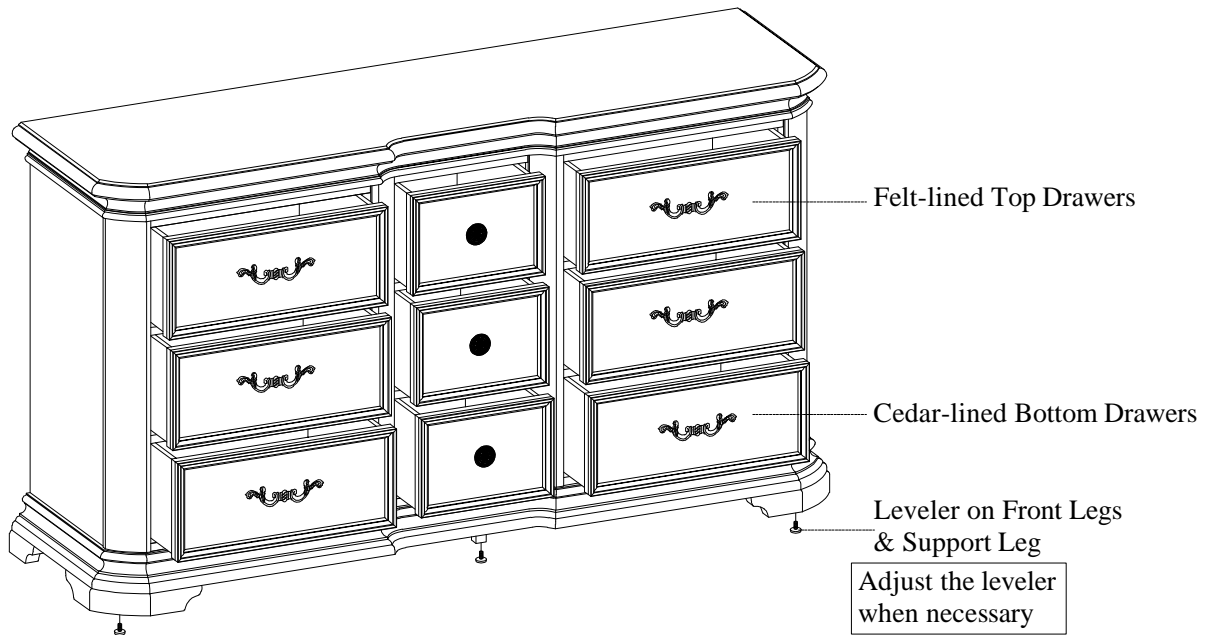

ITEM NO: I206-454    Dresser

Thank you for purchasing this quality product. Be sure to check all packing material carefully for small parts that may come loose inside the carton during shipment.

TOOLS REQUIRED (NOT PROVIDED)
PHILLIPS SCREWDRIVER

### FUNCTIONALITY INSTRUCTION

BEFORE USING THIS PRODUCT PLEASE READ, UNDERSTAND, AND FOLLOW THESE INSTRUCTIONS. Save these instructions for future reference.

FOR INDOOR USE ONLY

ITEM NO: I206-454 Dresser

### Instruction for the Drawer with Self-Closing Slides

To remove the drawer, fully extend the drawer and press the plastic tab, then lift up the drawer to move out.

To install the drawer, please Fully extend the slides and align the slides hook to the drawer hole as shown. then press the plastic tab button the drawer rails, Push the drawer back in.