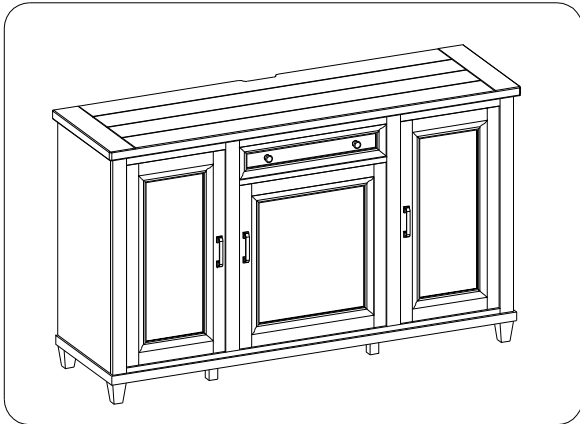

ITEM NO: I248-6808 Sideboard

Thank you for purchasing this quality product. Be sure to check all packing material carefully for small parts that may come loose inside the carton during shipment.

TOOLS REQUIRED (NOT PROVIDED)
PHILLIPS SCREWDRIVER

Back View

2 AC outlet Power Pack

### FUNCTIONALITY INSTRUCTION

Felt-lined Drawer with Removable Silverware Tray

Adjustable Wood Shelves

Adjust the leveler when necessary

Leveler on legs & Support Legs

If you prefer to adjust the shelf location, remove the screws and move shelf brackets to the desired location. Then secure the brackets to shelf with screws.