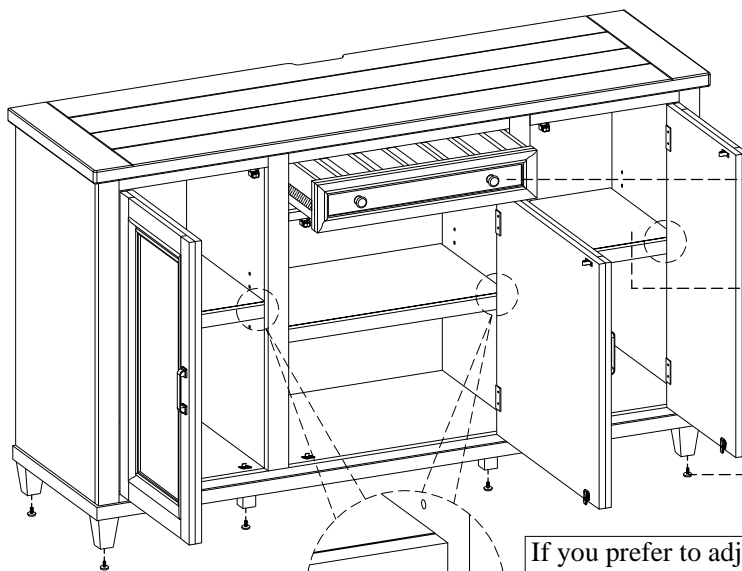

ITEM NO: I248-6808 Sideboard

Thank you for purchasing this quality product. Be sure to check all packing material carefully for small parts that may come loose inside the carton during shipment.

TOOLS REQUIRED (NOT PROVIDED)
PHILLIPS SCREWDRIVER

Back View

2 AC outlet Power Pack

### FUNCTIONALITY INSTRUCTION

Felt-lined Drawer with Removable Silverware Tray

Adjustable Wood Shelves

Adjust the leveler when necessary

Leveler on legs & Support Legs

If you prefer to adjust the shelf location, remove the screws and move shelf brackets to the desired location. Then secure the brackets to shelf with screws.