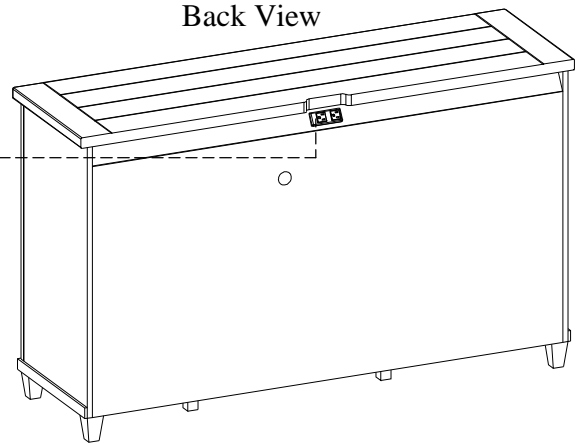

ITEM NO: I248-6808 Sideboard

Thank you for purchasing this quality product. Be sure to check all packing material carefully for small parts that may come loose inside the carton during shipment.

TOOLS REQUIRED (NOT PROVIDED)
PHILLIPS SCREWDRIVER

Back View

2 AC outlet Power Pack

### FUNCTIONALITY INSTRUCTION

Felt-lined Drawer with Removable Silverware Tray

Adjustable Wood Shelves

Adjust the leveler when necessary

Leveler on legs & Support Legs

If you prefer to adjust the shelf location, remove the screws and move shelf brackets to the desired location. Then secure the brackets to shelf with screws.