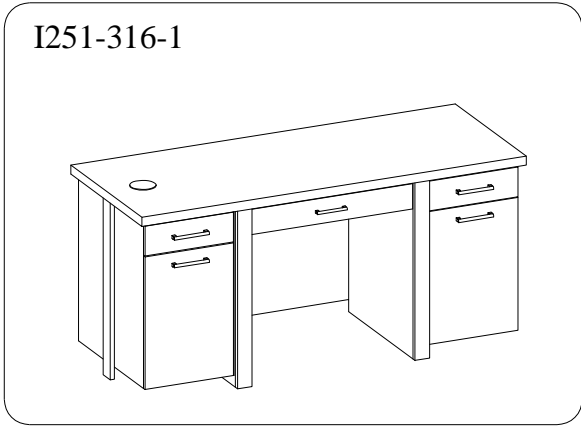

ITEM NO: I251-316-1 Credenza

Thank you for purchasing this quality product. Be sure to check all packing material carefully for small parts that may come loose inside the carton during shipment.

TOOLS REQUIRED (NOT PROVIDED)
PHILLIPS SCREWDRIVER

FUNCTIONALITY INSTRUCTION

Qi Wireless Charger

Felt-lined Top Drawers

Flip down keyboard tray with 2 AC outlet Power Pack

Leveler on base

File drawer hold letter or legal size files

Remove the wood screws on the side of drawer box to remove the rod loops and file rods if necessary.