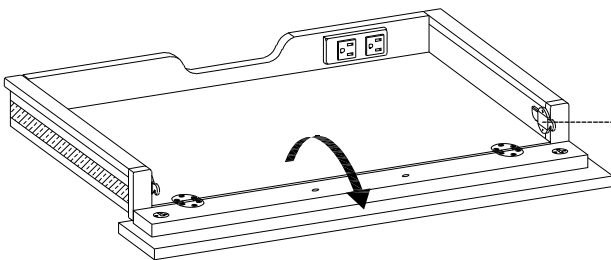

FUNCTIONALITY INSTRUCTION

Qi Wireless Charger

Felt-lined Top Drawers

Flip down keyboard tray with 2 AC outlet Power Pack

Leveler on base

File drawer hold letter or legal size files

Remove the wood screws on the side of drawer box to remove the rod loops and file rods if necessary.

Adjust the leveler when necessary

If you prefer to adjust the shelf location, remove the screws and move shelf brackets to the desired location. Then secure the brackets to shelf with screws.

BEFORE USING THIS PRODUCT PLEASE READ, UNDERSTAND, AND FOLLOW THESE INSTRUCTIONS. Save these instructions for future reference.