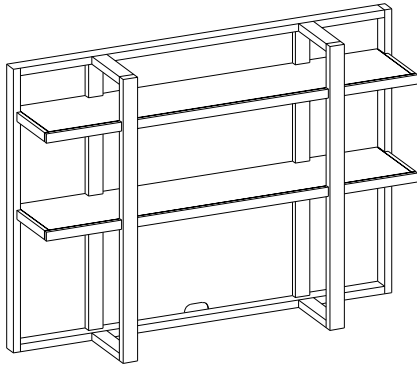

ITEM NO: I251-317-1 Credenza Hutch

Thank you for purchasing this quality product. Be sure to check all packing material carefully for small parts that may come loose inside the carton during shipment.

UNIT SHOULD BE INSTALLED BY 2 OR MORE PERSONS.

I251-317-1

TOOLS REQUIRED (NOT PROVIDED)

PHILLIPS SCREWDRIVER