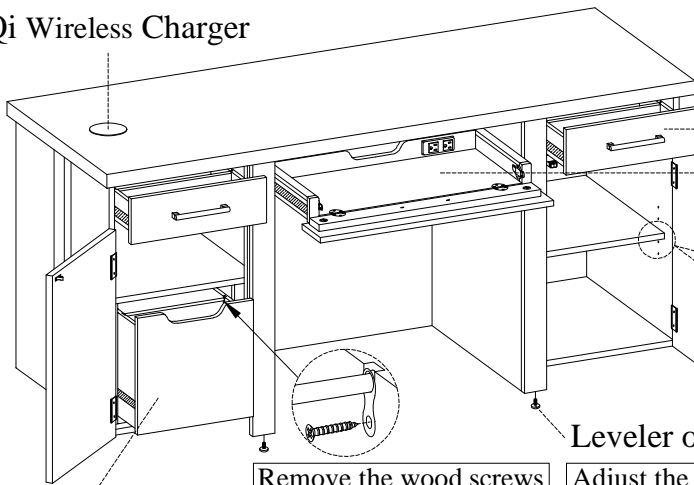

ITEM NO: I251-316-1 Credenza

Thank you for purchasing this quality product. Be sure to check all packing material carefully for small parts that may come loose inside the carton during shipment.

TOOLS REQUIRED (NOT PROVIDED)
PHILLIPS SCREWDRIVER

FUNCTIONALITY INSTRUCTION

Qi Wireless Charger

Felt-lined Top Drawers

Flip down keyboard tray with 2 AC outlet Power Pack

Leveler on base

File drawer hold letter or legal size files

Remove the wood screws on the side of drawer box to remove the rod loops and file rods if necessary.