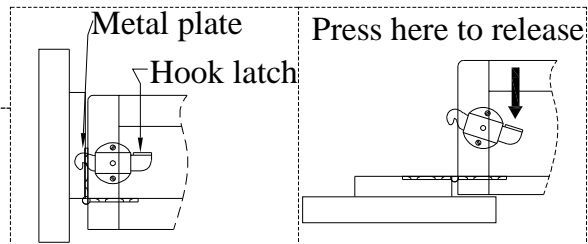

FUNCTIONALITY INSTRUCTION

Qi Wireless Charger

Felt-lined Top Drawers

Flip down keyboard tray with 2 AC outlet Power Pack

Leveler on base

File drawer hold letter or legal size files

Remove the wood screws on the side of drawer box to remove the rod loops and file rods if necessary.

Adjust the leveler when necessary

If you prefer to adjust the shelf location, remove the screws and move shelf brackets to the desired location. Then secure the brackets to shelf with screws.

BEFORE USING THIS PRODUCT PLEASE READ, UNDERSTAND, AND FOLLOW THESE INSTRUCTIONS. Save these instructions for future reference.