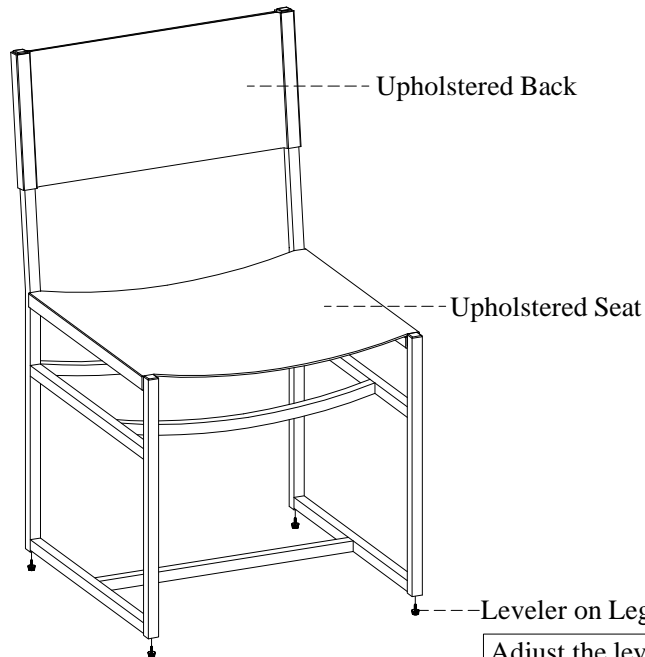

FUNCTIONALITY INSTRUCTION

Adjust the leveler when necessary

BEFORE USING THIS PRODUCT PLEASE READ, UNDERSTAND, AND FOLLOW THESE INSTRUCTIONS.
Save these instructions for future reference.

FOR INDOOR USE ONLY