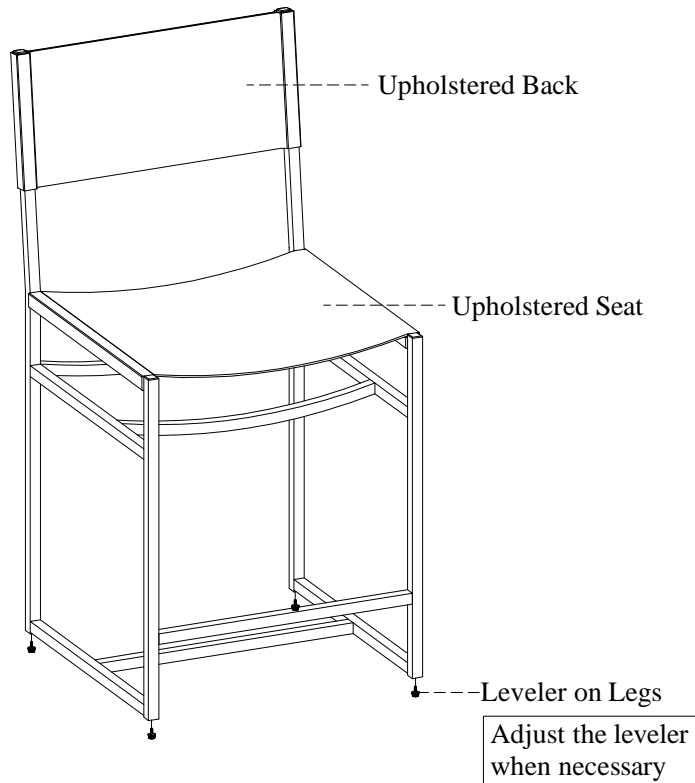

FUNCTIONALITY INSTRUCTION

BEFORE USING THIS PRODUCT PLEASE READ, UNDERSTAND, AND FOLLOW THESE INSTRUCTIONS.
Save these instructions for future reference.

FOR INDOOR USE ONLY