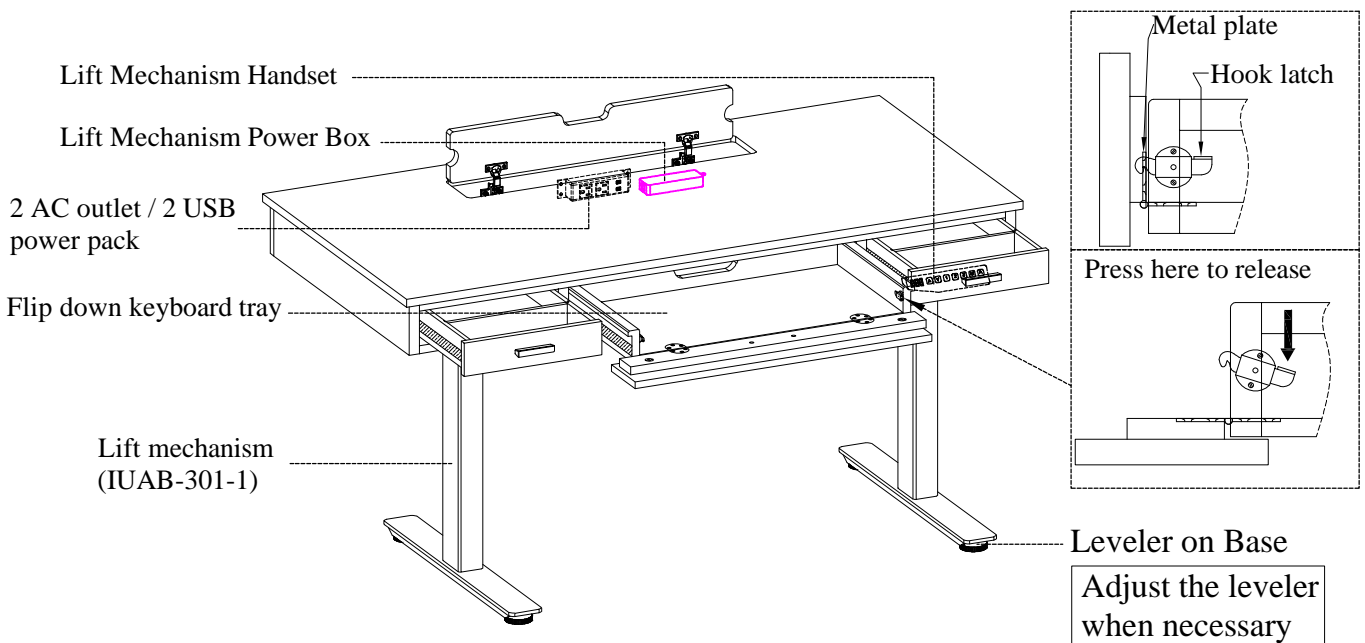

ITEM NO: I287-360T 60" Adj. Lift Desk Top (for IUAB-301-1)

Thank you for purchasing this quality product. Be sure to check all packing material carefully for small parts that may come loose inside the carton during shipment.

TOOLS REQUIRED (NOT PROVIDED)

PHILLIPS SCREWDRIVER

Lift Mechanism

Assembly instructions for the Lift Mechanism are in the Lift Mechanism package. Follow the below instructions when attaching desk top to the Lift Mechanism.

HARDWARE LIST:

No.	Description	Sketch	Quantity
A	Bolt Ø5/16" x 3/4"		8 PCS
B	Lock Washer Ø5/16"		8 PCS
C	Flat Washer Ø5/16"		8 PCS
D	Allen Wrench		1 PC
E	Plastic Wire Clip		6 PCS
F	Wood Screw M4 x 5/8"		10 PCS

COMPONENTS LIST:

No.	Description	Sketch	Quantity
1	Desk Top		1 Set

FUNCTIONALITY INSTRUCTION

BEFORE USING THIS PRODUCT PLEASE READ, UNDERSTAND, AND FOLLOW THESE INSTRUCTIONS. Save these instructions for future reference.