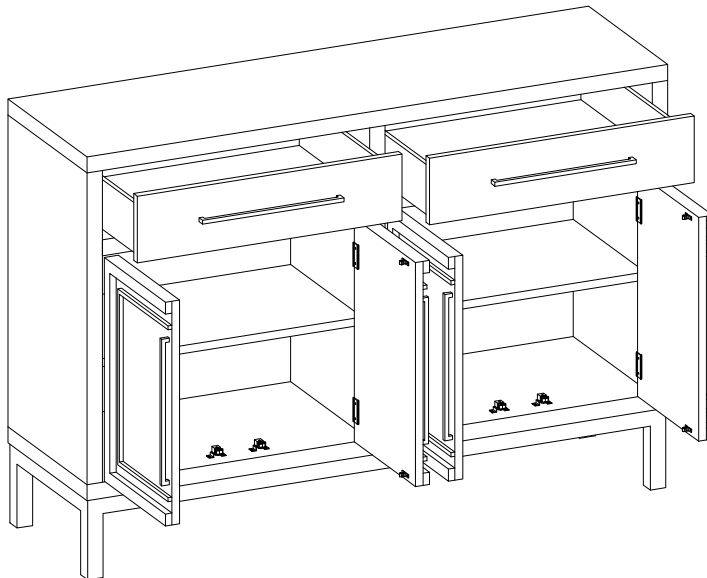

FUNCTIONALITY INSTRUCTION

BEFORE USING THIS PRODUCT PLEASE READ, UNDERSTAND, AND FOLLOW THESE INSTRUCTIONS.
Save these instructions for future reference.

FOR INDOOR USE ONLY