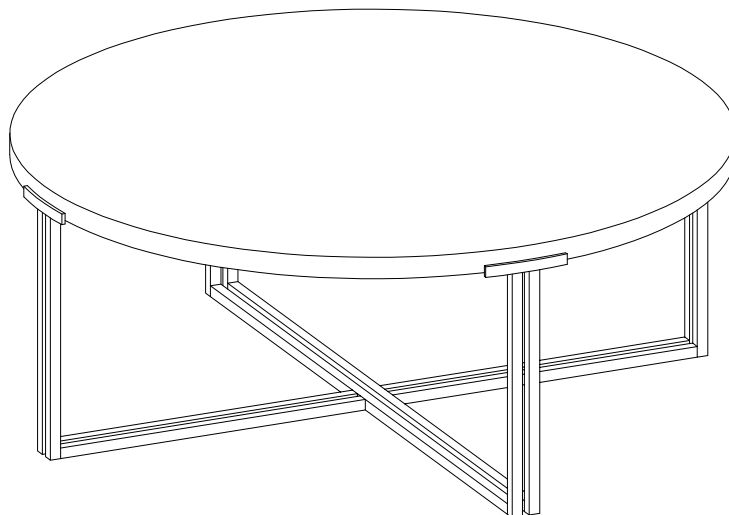

FUNCTIONALITY INSTRUCTION

BEFORE USING THIS PRODUCT PLEASE READ, UNDERSTAND, AND FOLLOW THESE INSTRUCTIONS.
Save these instructions for future reference.

FOR INDOOR USE ONLY