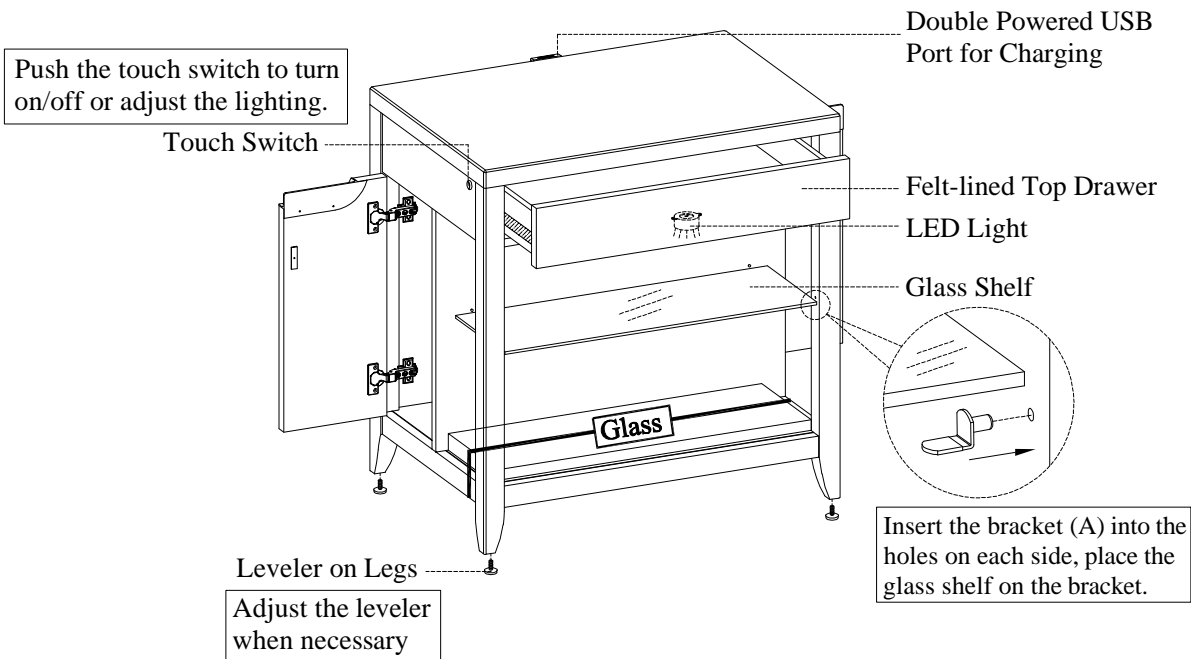

ITEM NO: I317-451

1 Drawer Nightstand

Thank you for purchasing this quality product. Be sure to check all packing material carefully for small parts that may come loose inside the carton during shipment.

TOOLS REQUIRED (NOT PROVIDED)
PHILLIPS SCREWDRIVER

HARDWARE LIST:			
No.	Description	Sketch	Quantity
A	Bracket		4 PCS

FUNCTIONALITY INSTRUCTION

BEFORE USING THIS PRODUCT PLEASE READ, UNDERSTAND, AND FOLLOW THESE INSTRUCTIONS. Save these instructions for future reference.

FOR INDOOR USE ONLY