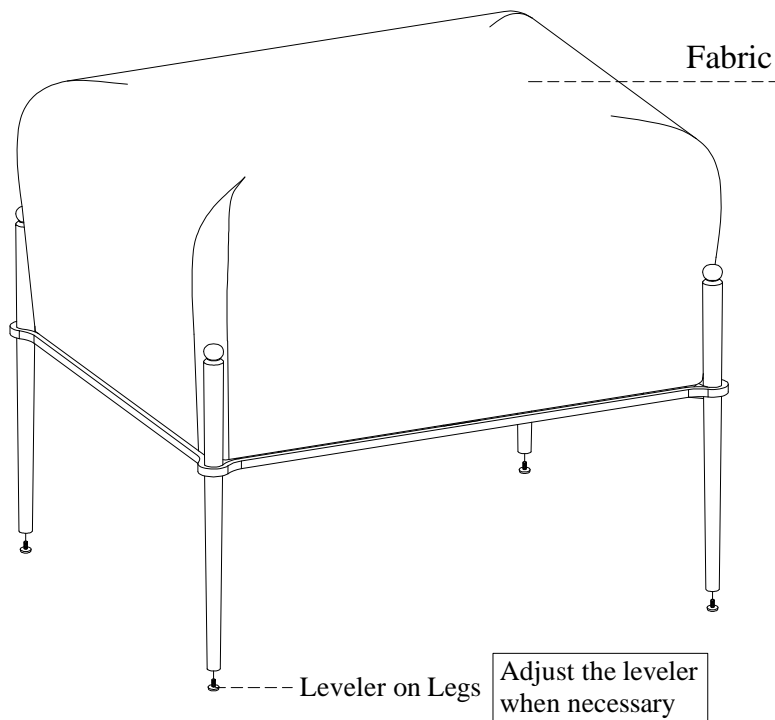

FUNCTIONALITY INSTRUCTION