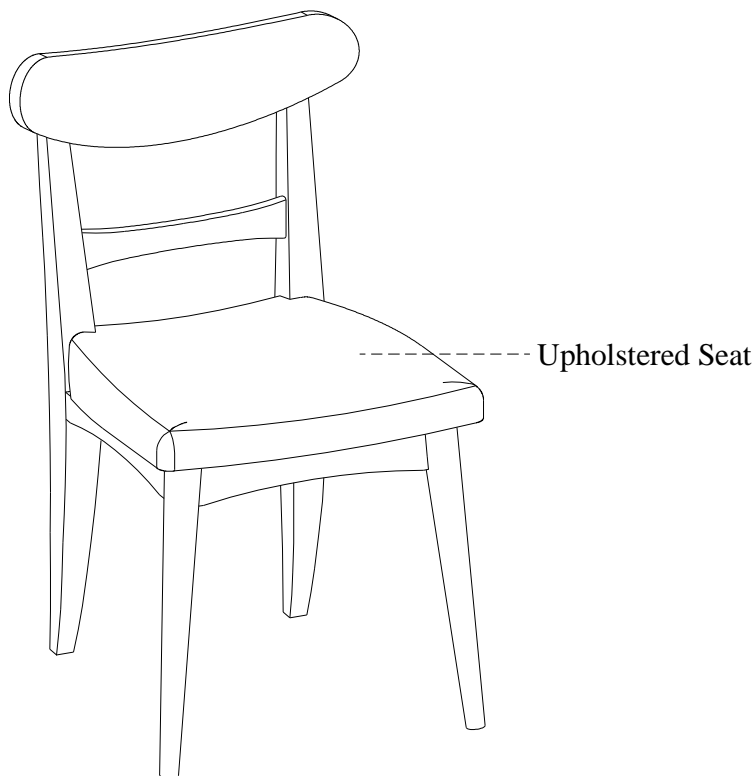

FUNCTIONALITY INSTRUCTION