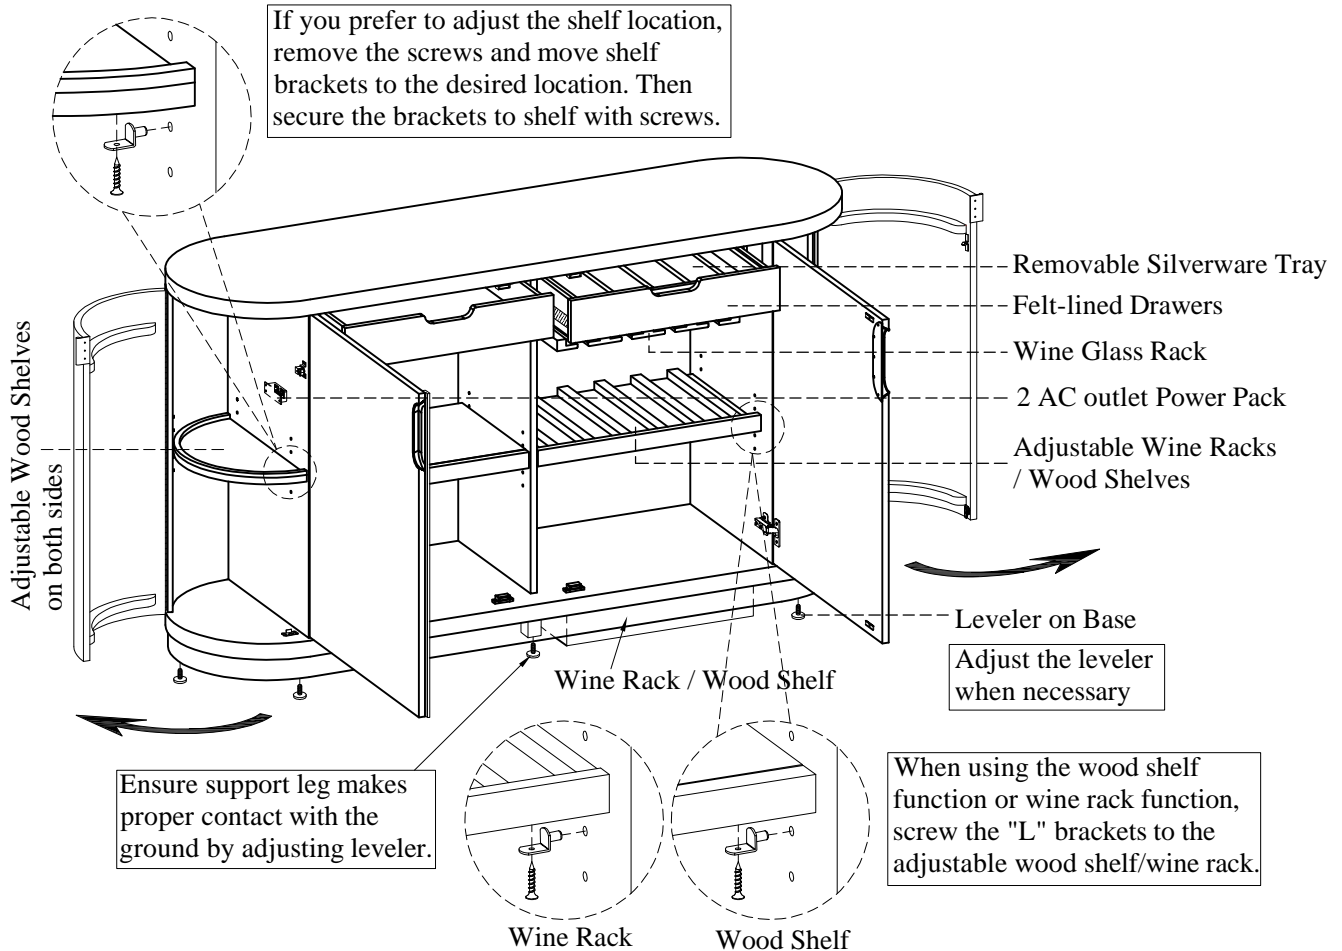

ITEM NO: I3224-6808 Sideboard

Thank you for purchasing this quality product. Be sure to check all packing material carefully for small parts that may come loose inside the carton during shipment.

WARNING! Before using this product, please read, understand, and follow these instructions. Failure to follow each of these assembly instructions precisely may result in damage to the product and / or injury to the consumer.

| COMPONENTS LIST: | | | |
|------------------|------------------------|--------|----------|
| No. | Description | Sketch | Quantity |
| 1 | Wine Rack / Wood Shelf | | 2 PCS |

FUNCTIONALITY INSTRUCTION