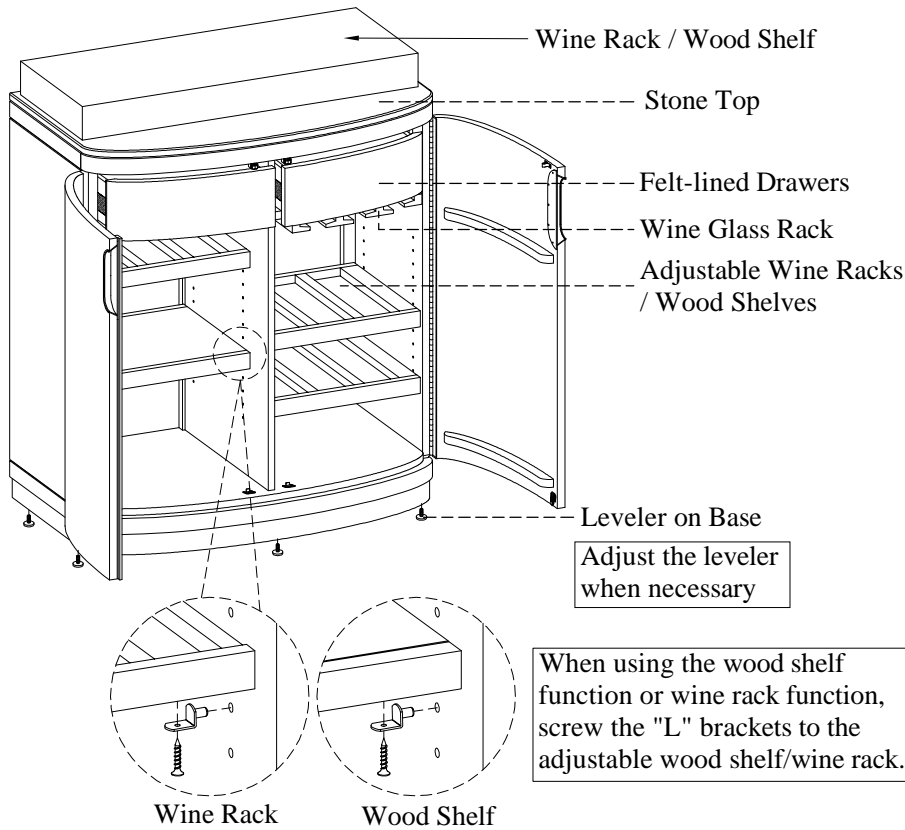

FUNCTIONALITY INSTRUCTION