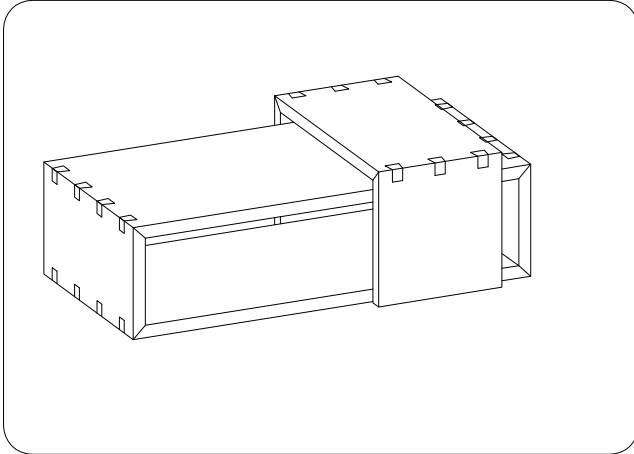

ITEM NO: I3342-9100-LIT   Cocktail Table

Thank you for purchasing this quality product. Be sure to check all packing material carefully for small parts that may come loose inside the carton during shipment.

WARNING! Before using this product, please read, understand, and follow these instructions. Failure to follow each of these assembly instructions precisely may result in damage to the product and / or injury to the consumer.