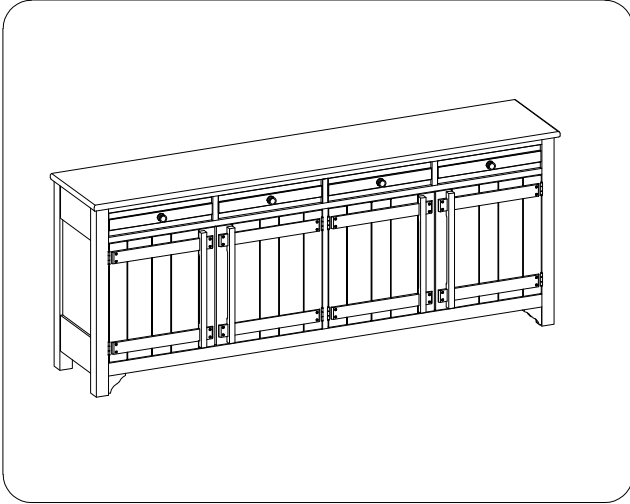

ITEM NO: I358-284-WBK/WGY/WWT 85" Console

Thank you for purchasing this quality product. Be sure to check all packing material carefully for small parts that may come loose inside the carton during shipment.