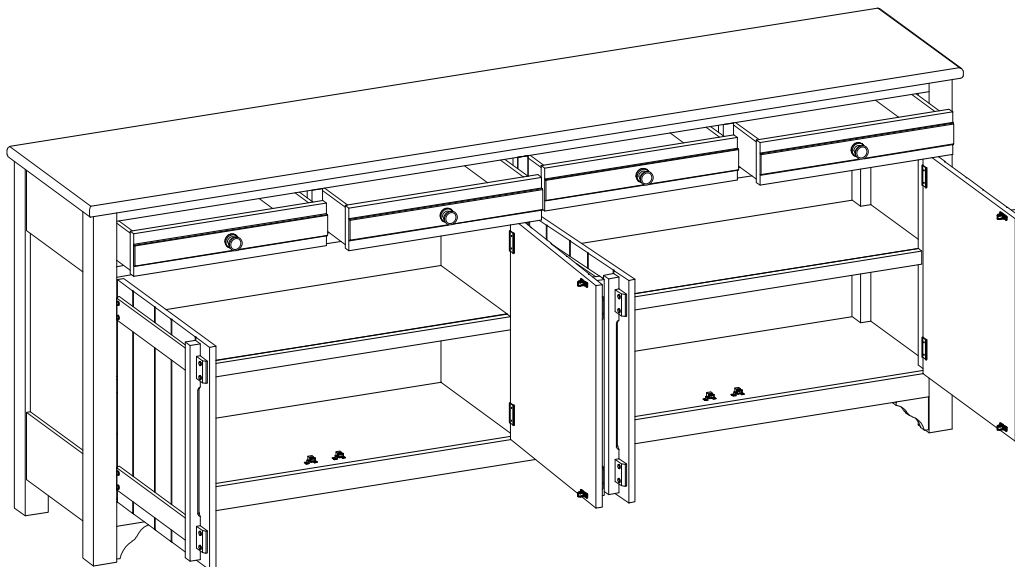

BEFORE USING THIS PRODUCT PLEASE READ, UNDERSTAND, AND FOLLOW THESE INSTRUCTIONS.
Save these instructions for future reference.

FOR INDOOR USE ONLY