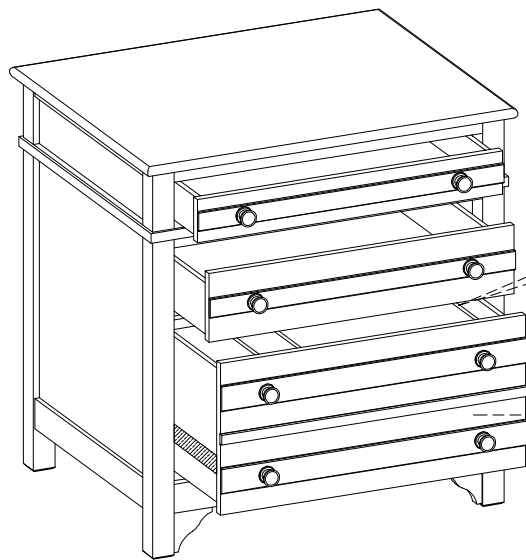

ITEM NO: I358-379-WBK/WGY/WWT    Single File

Thank you for purchasing this quality product. Be sure to check all packing material carefully for small parts that may come loose inside the carton during shipment.

### FUNCTIONALITY INSTRUCTION

Remove the wood screws on the back panels of drawer box to remove the rod loops and file rods if necessary.

File drawer hold letter or legal size files

BEFORE USING THIS PRODUCT PLEASE READ, UNDERSTAND, AND FOLLOW THESE INSTRUCTIONS.  
Save these instructions for future reference.