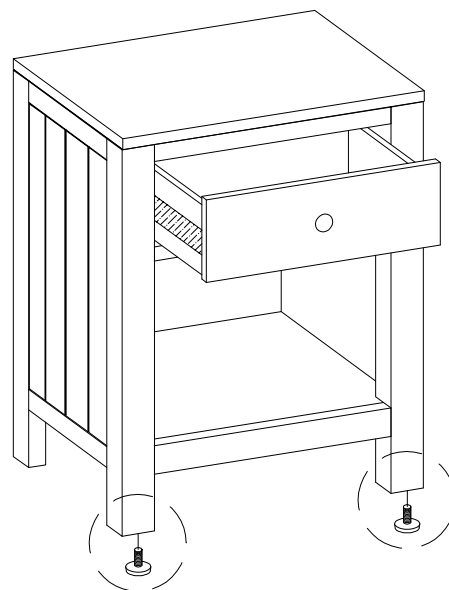

## aspenhome®

Distributed by Furniture Values International, LLC

ITEM NO: I56-451N 1 Drawer Nightstand

**Adjust the leveler  
when necessary**