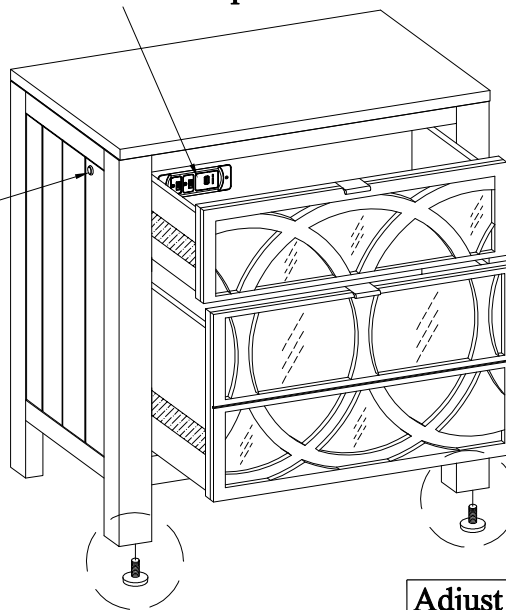

## aspenhome®

Distributed by Furniture Values International, LLC

ITEM NO: I56-452 2 Drawer Liv360 Mirrored Nightstand

LED Puck Light

Remove the power cord from the bottom of the case. Remove the twist ties.

Power Strip

Push the touch switch on either side to turn on or turn off and adjust the lighting.

Adjust the leveler when necessary