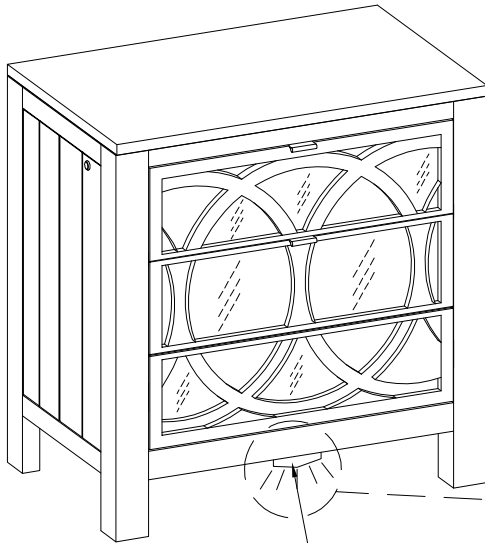

## aspenhome®

Distributed by Furniture Values International, LLC

ITEM NO: I56-452 2 Drawer Liv360 Mirrored Nightstand

LED Puck Light

Remove the power cord from the bottom of the case. Remove the twist ties.

Power Strip

Push the touch switch on either side to turn on or turn off and adjust the lighting.

Adjust the leveler when necessary