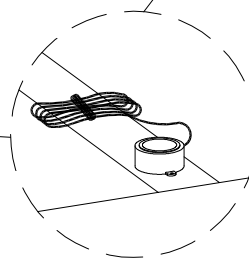

## aspenhome®

Distributed by Furniture Values International, LLC

ITEM NO: I56-452 2 Drawer Liv360 Mirrored Nightstand

LED Puck Light

Remove the power cord from the bottom of the case. Remove the twist ties.

Power Strip

Push the touch switch on either side to turn on or turn off and adjust the lighting.

Adjust the leveler when necessary