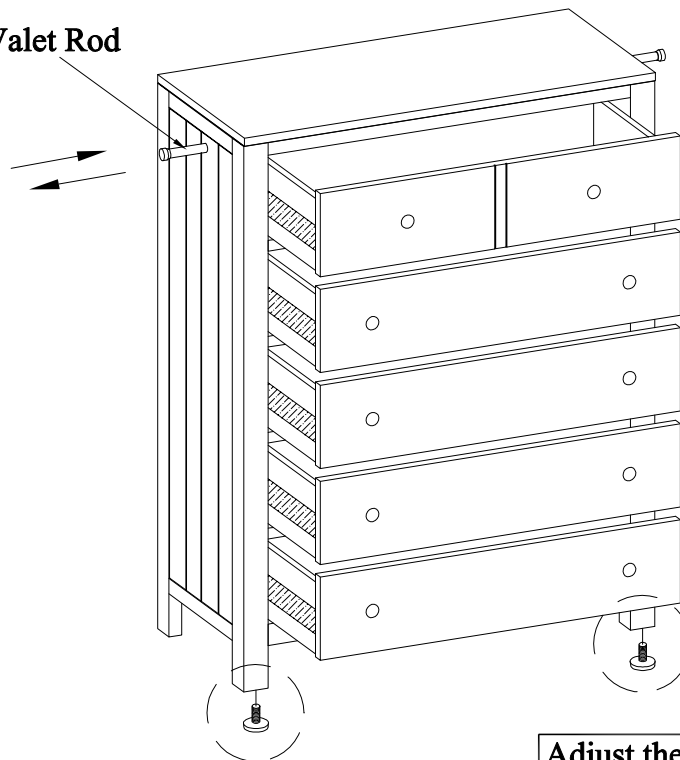

## aspenhome®

Distributed by Furniture Values International, LLC

ITEM NO: I56-456 5 Drawer Chest

Valet Rod

Adjust the leveler  
when necessary

MADE IN VIETNAM