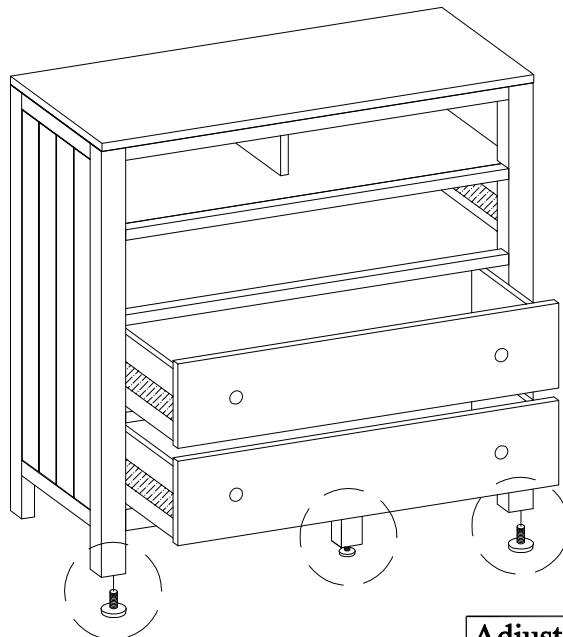

Adjust the leveler when necessary