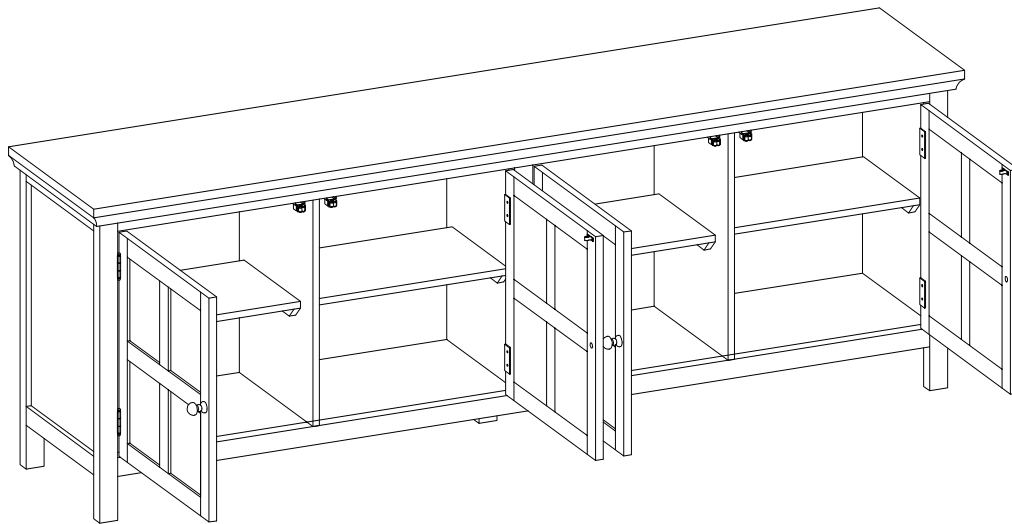

WARNING! Before using this product, please read, understand, and follow these instructions. Failure to follow each of these assembly instructions precisely may result in damage to the product and / or injury to the consumer.

FOR INDOOR USE ONLY