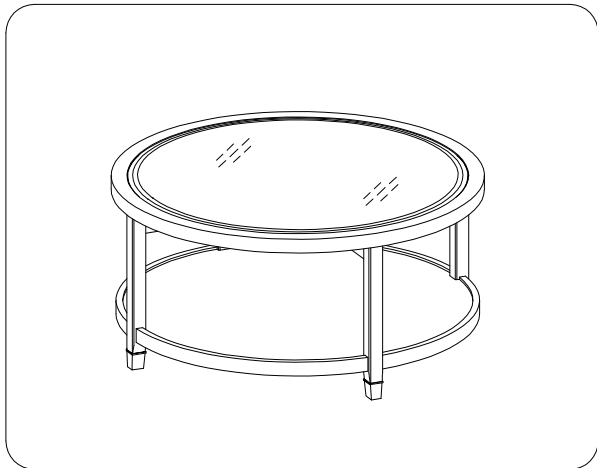

ITEM NO: I644-9101 Round Cocktail Table

Thank you for purchasing this quality product. Be sure to check all packing material carefully for small parts that may come loose inside the carton during shipment.

TOOLS REQUIRED (NOT PROVIDED)
PHILLIPS SCREWDRIVER

COMPONENTS LIST:			
No.	Description	Sketch	Quantity
1	Table		1 PC
2	Glass		1 PC

**STEP 1:** Place the glass on the table as shown below.