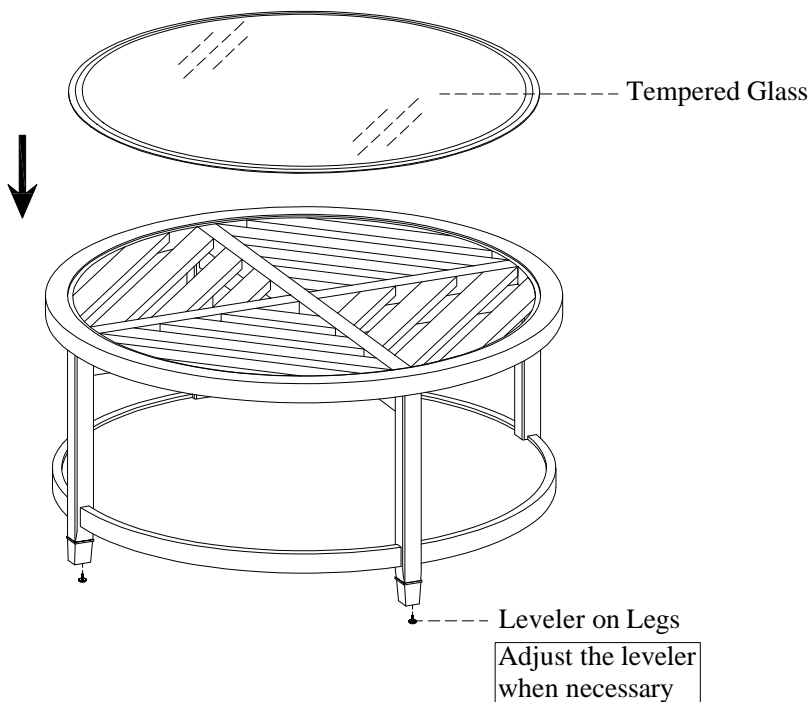

FUNCTIONALITY INSTRUCTION

BEFORE USING THIS PRODUCT PLEASE READ, UNDERSTAND, AND FOLLOW THESE INSTRUCTIONS. Save these instructions for future reference.

FOR INDOOR USE ONLY