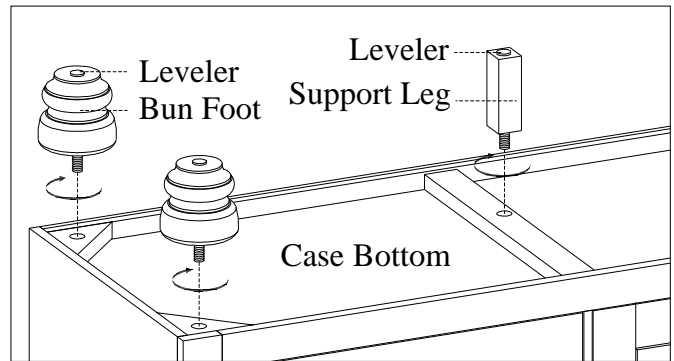

ITEM NO: ICB-459-BCH/BLK/EGG/GRY Chiffarobe

Thank you for purchasing this quality product. Be sure to check all packing material carefully for small parts that may come loose inside the carton during shipment.

BEFORE USING THIS PRODUCT PLEASE READ, UNDERSTAND, AND FOLLOW THESE INSTRUCTIONS.

Save these instructions for future reference.

COMPONENTS LIST:

No.	Description	Sketch	Quantity
1	Case		1 PC
2	Bun Foot		4 PCS
3	Support Leg		1 PC

STEP 1: Put the case top face down on a soft surface, Attach the bun feet and support leg to the bottom of case, Turn the case to the upright position.

FUNCTIONALITY INSTRUCTION

Dowel rod for hanging clothes

If you prefer to adjust the shelf location, remove the screws and move shelf brackets to the desired location. Then secure the brackets to shelf with screws.

Adjustable wood shelves

Adjust the leveler when necessary